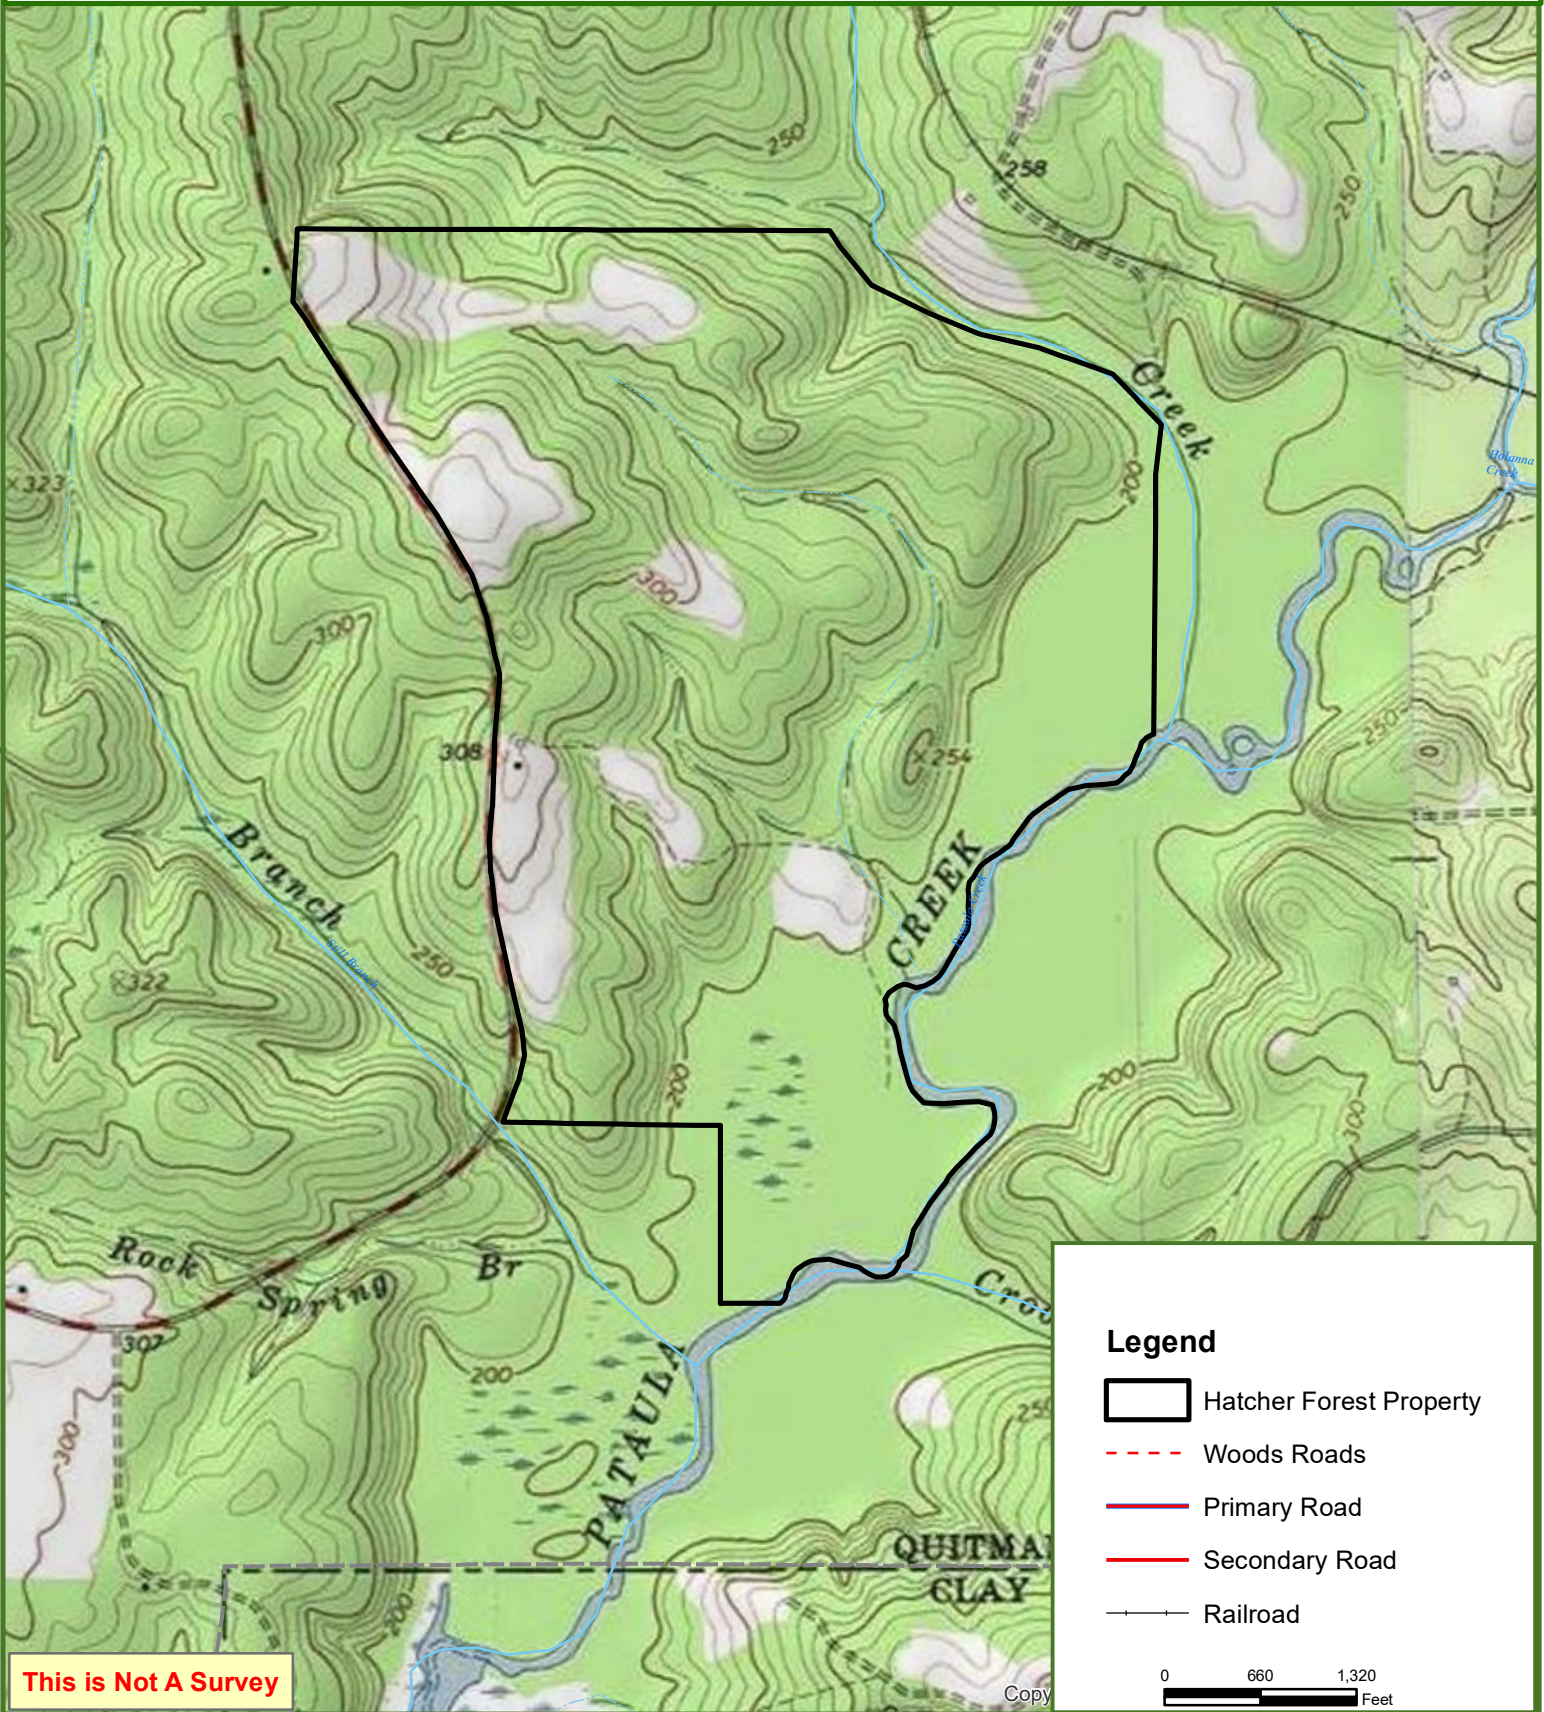

# Hatcher Forest Property

Quitman County, GA

613.00 ± Acres

**This is Not A Survey**

This map was produced from information supplied by the seller and the use of aerial photography. The boundary lines portrayed on this map are approximate and could be different than the actual location of the boundaries found in the field.