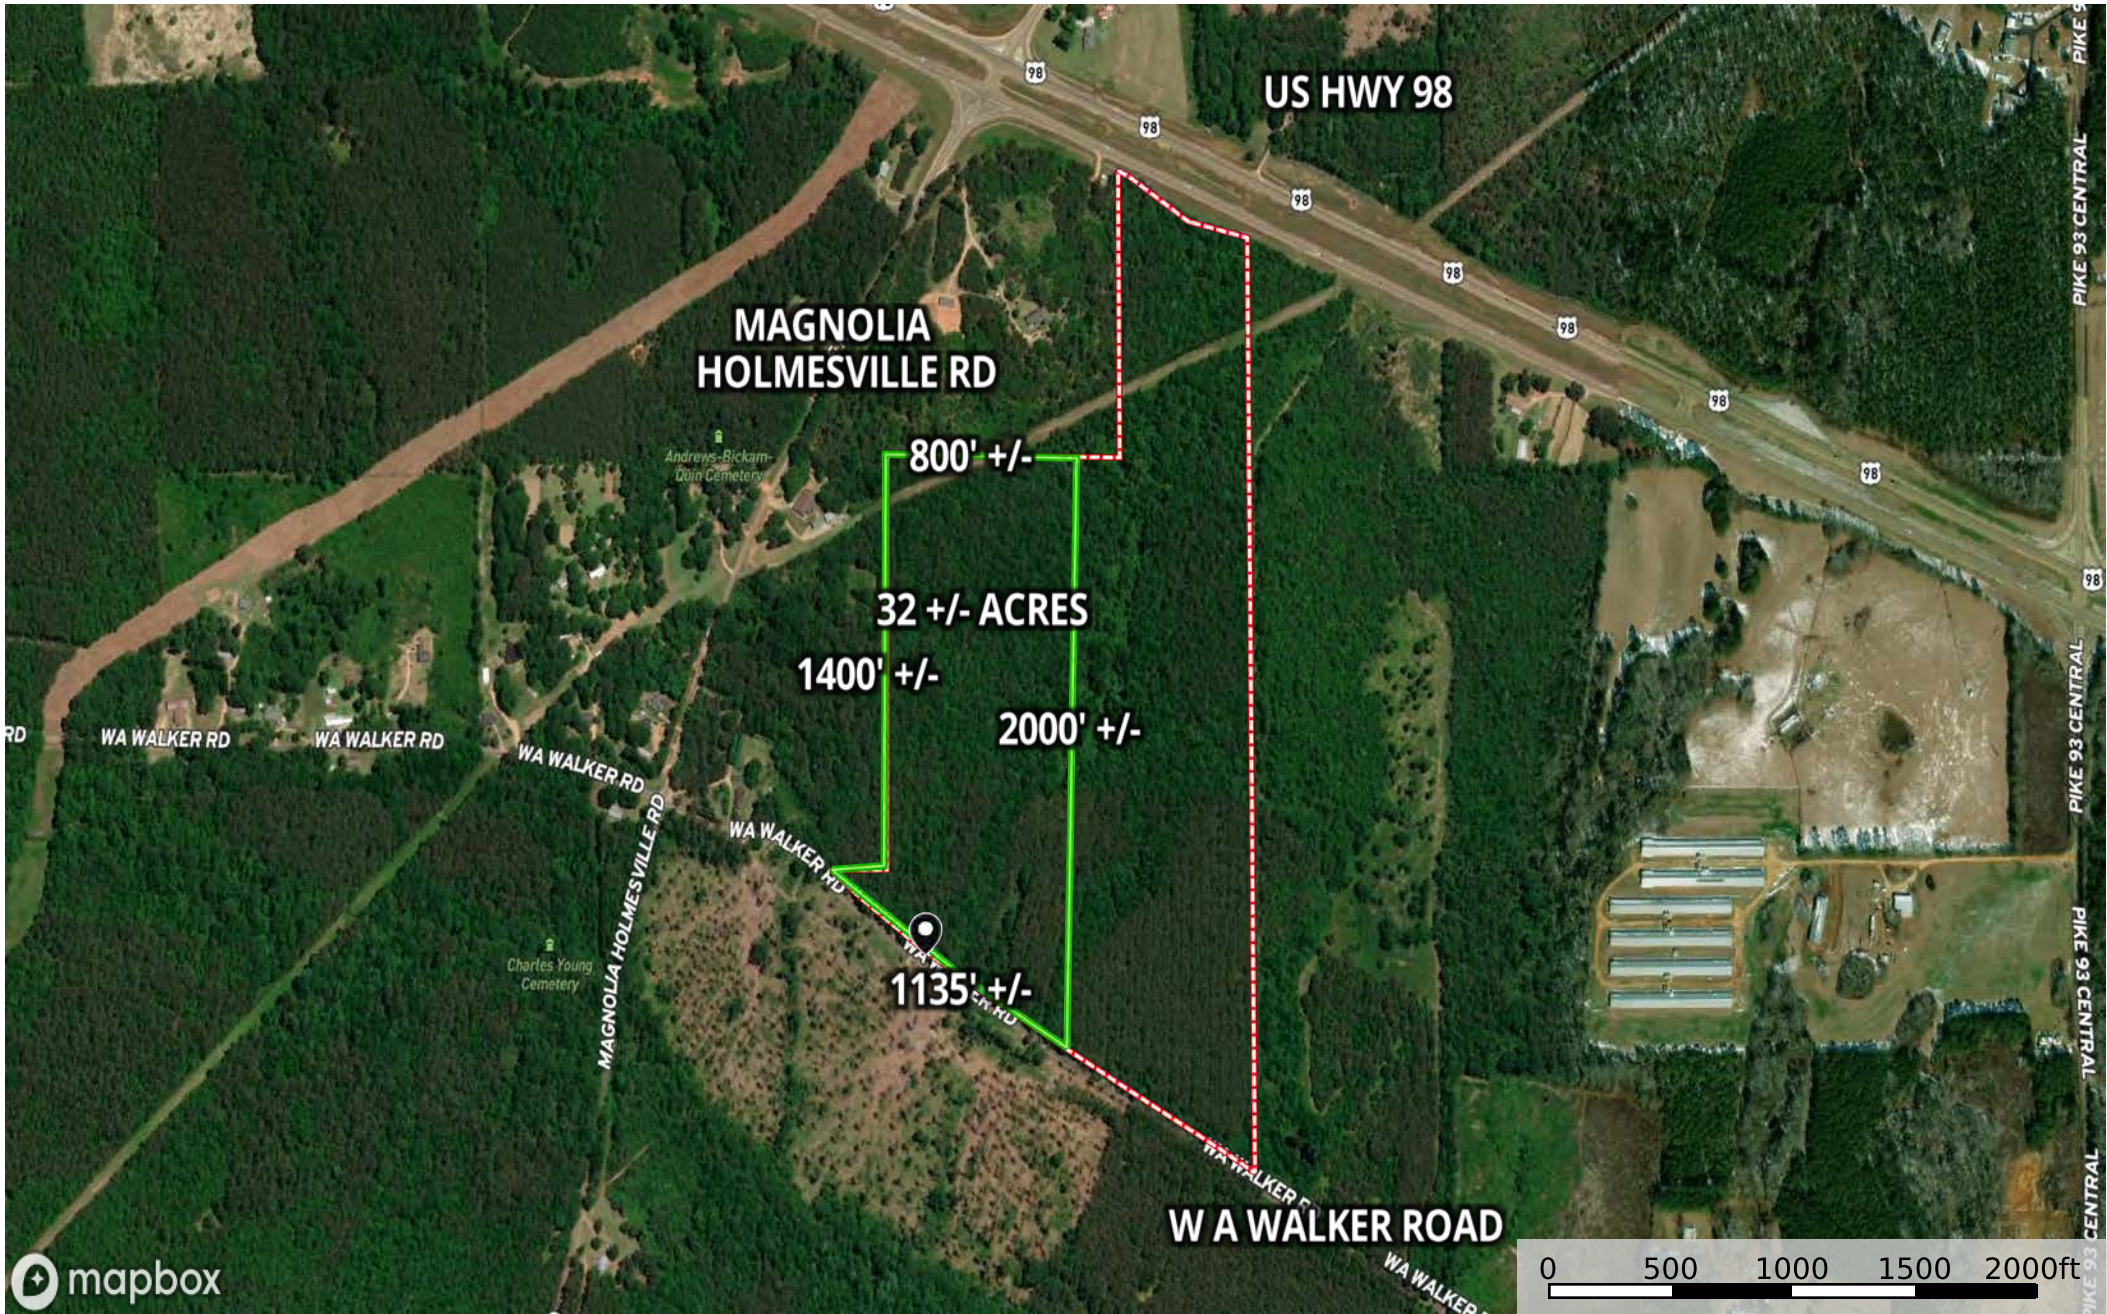

# W A Walker Road 32 +/- acres

Mississippi, AC +/-

 Boundary 1  Boundary

- Marker
- Boundary 1
- Boundary

mapbox

- Marker
- Boundary 1
- Boundary
- Stream, Intermittent
- River/Creek
- Water Body

# W A Walker Road 32 +/- acres

Mississippi, AC +/-

- Marker
- Boundary 1
- Boundary
- Stream, Intermittent
- River/Creek
- Water Body