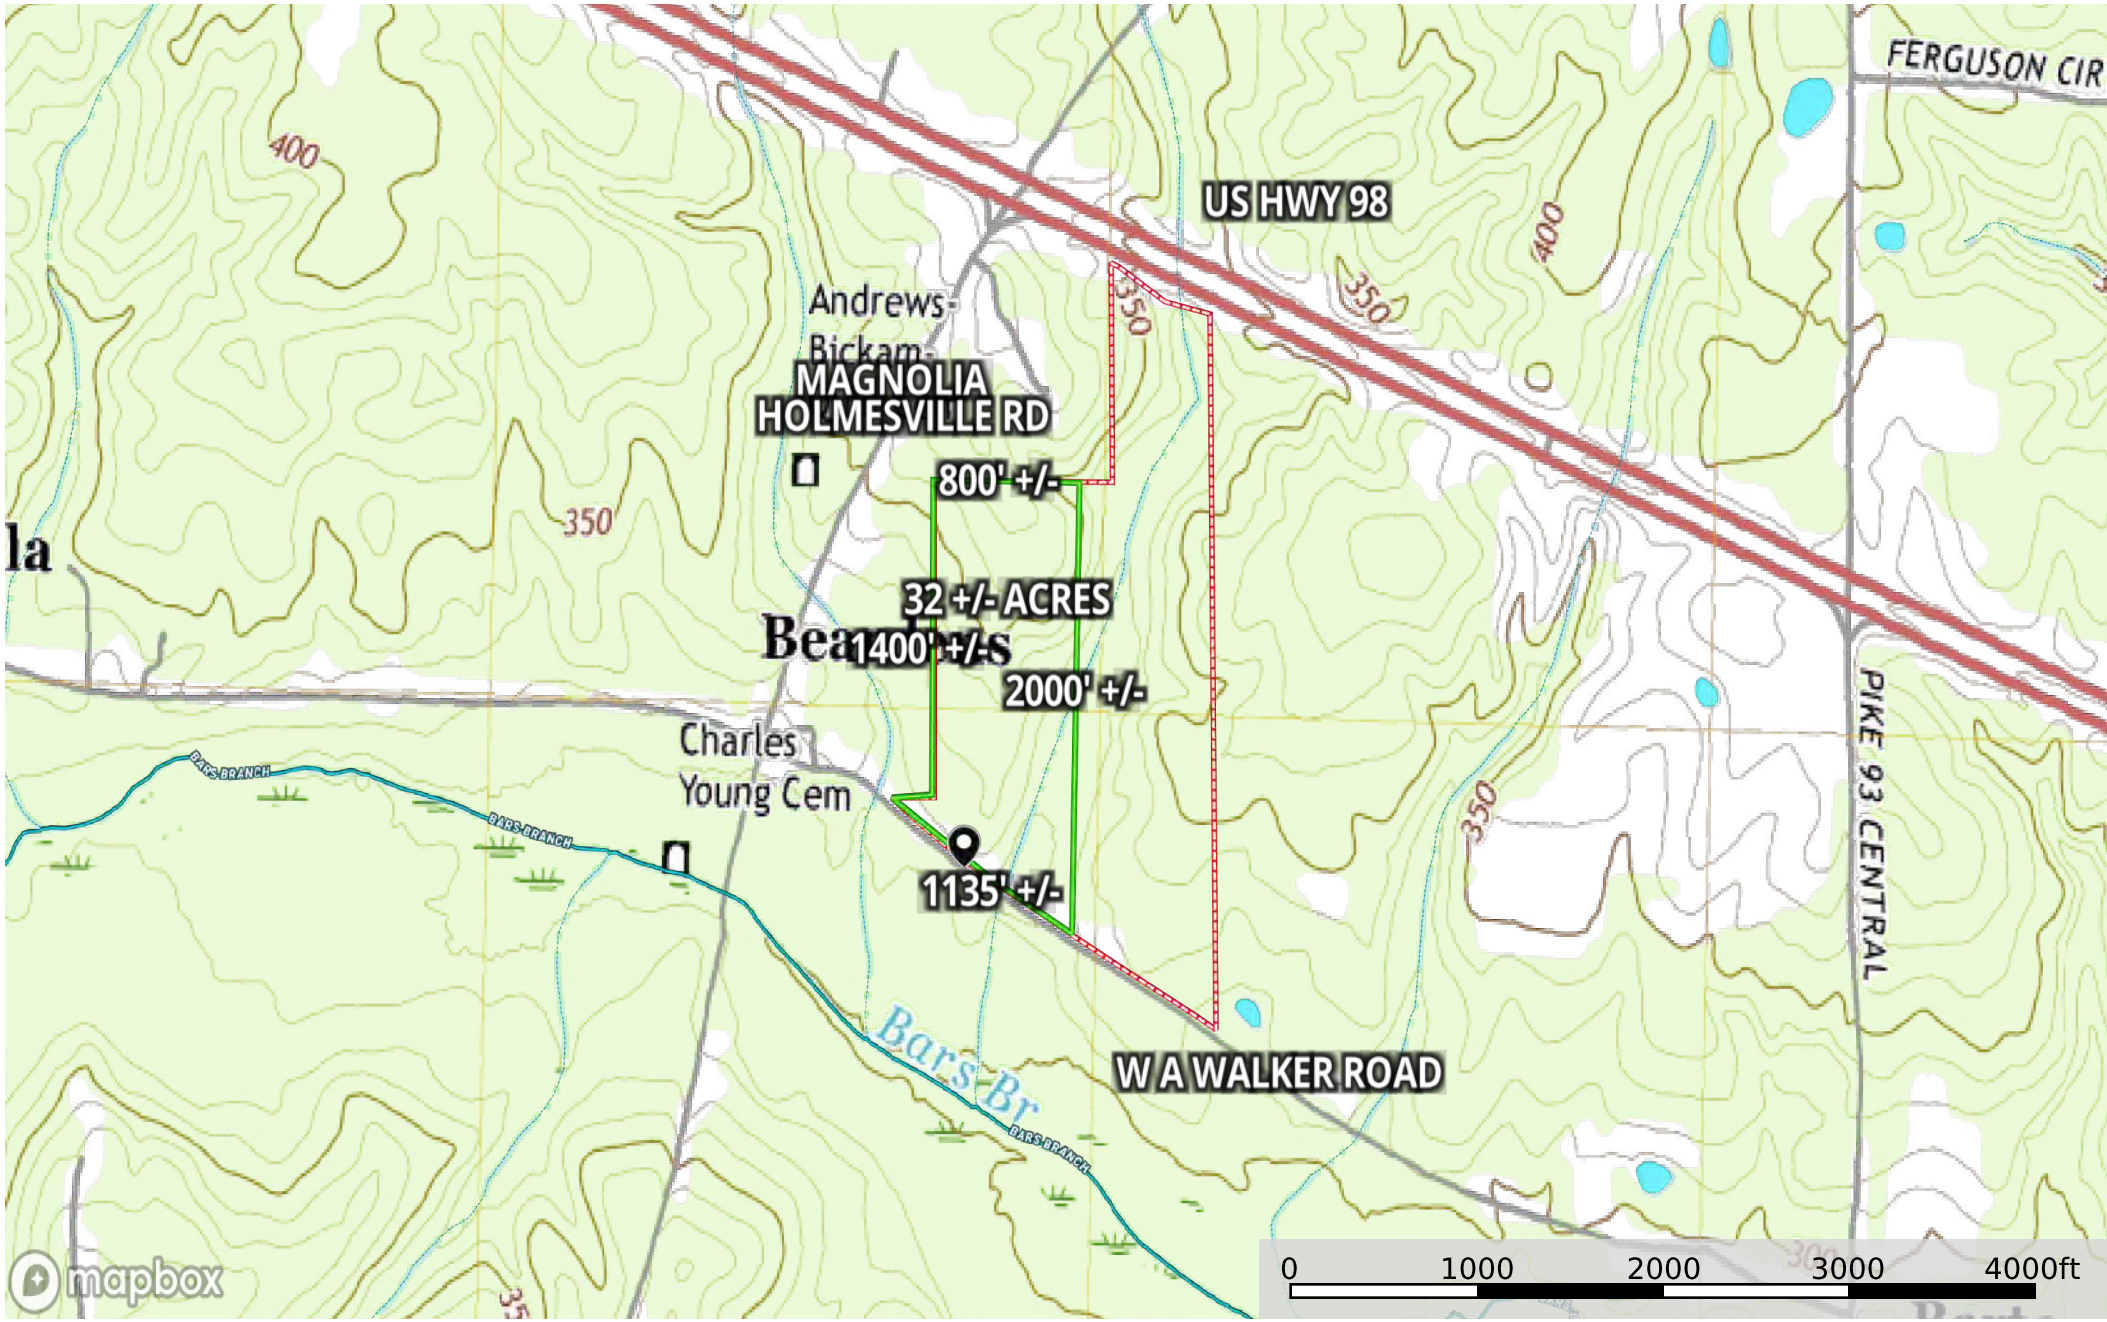

# W A Walker Road 32 +/- acres

Mississippi, AC +/-

 Boundary 1  Boundary

- Marker
- Boundary 1
- Boundary

mapbox

- Marker
- Boundary 1
- Boundary
- Stream, Intermittent
- River/Creek
- Water Body

# W A Walker Road 32 +/- acres

Mississippi, AC +/-

- Marker
- Boundary 1
- Boundary
- Stream, Intermittent
- River/Creek
- Water Body