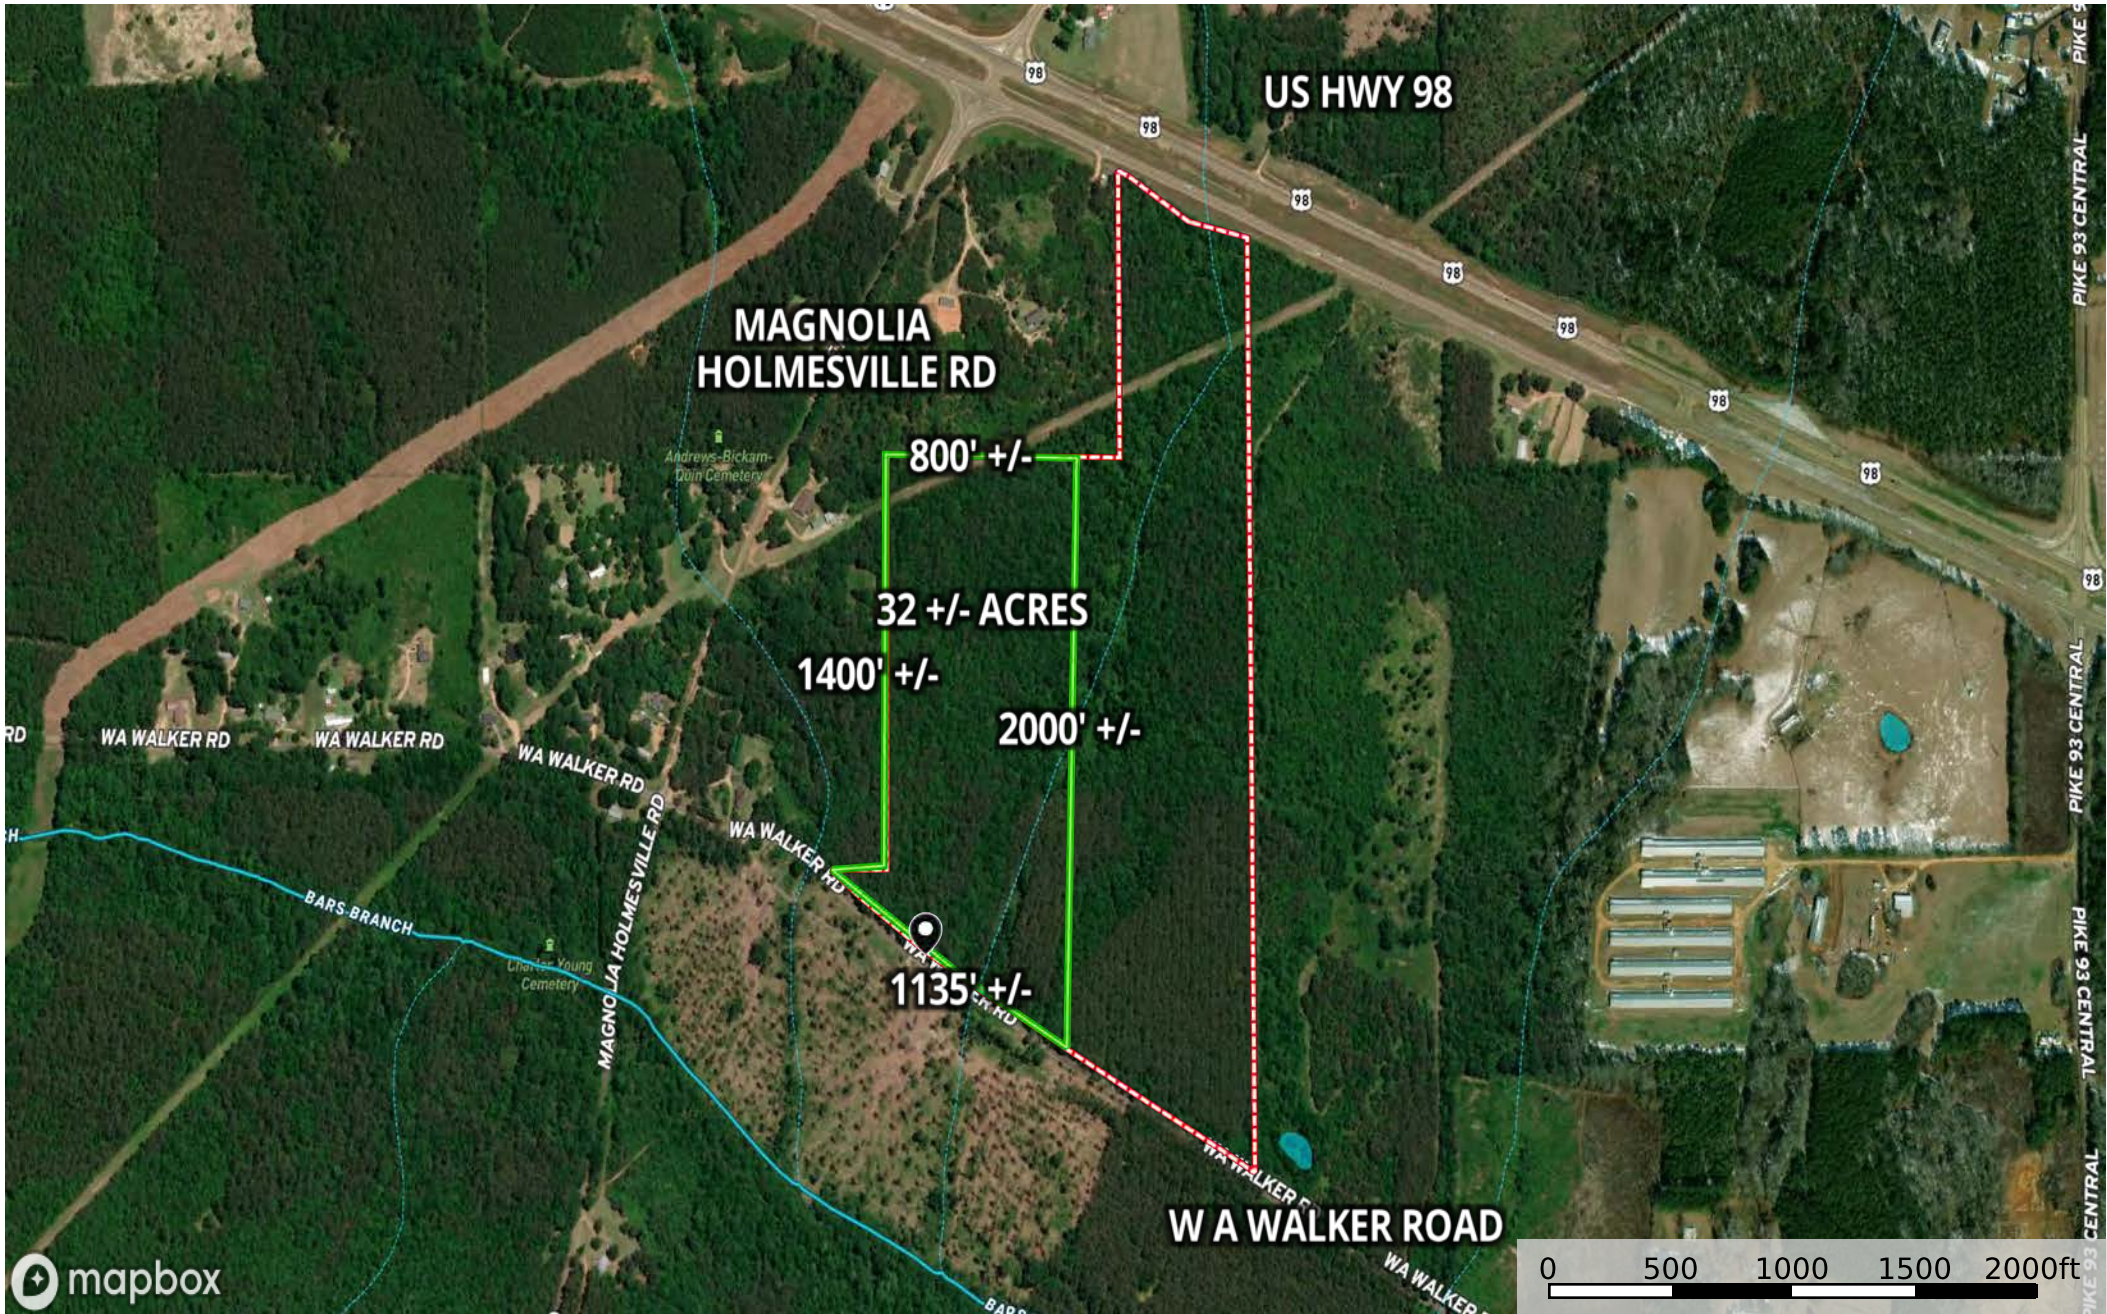

# W A Walker Road 32 +/- acres

Mississippi, AC +/-

 Boundary 1  Boundary

- Marker
- Boundary 1
- Boundary

mapbox

- Marker
- Boundary 1
- Boundary
- Stream, Intermittent
- River/Creek
- Water Body

# W A Walker Road 32 +/- acres

Mississippi, AC +/-

- Marker
- Boundary 1
- Boundary
- Stream, Intermittent
- River/Creek
- Water Body