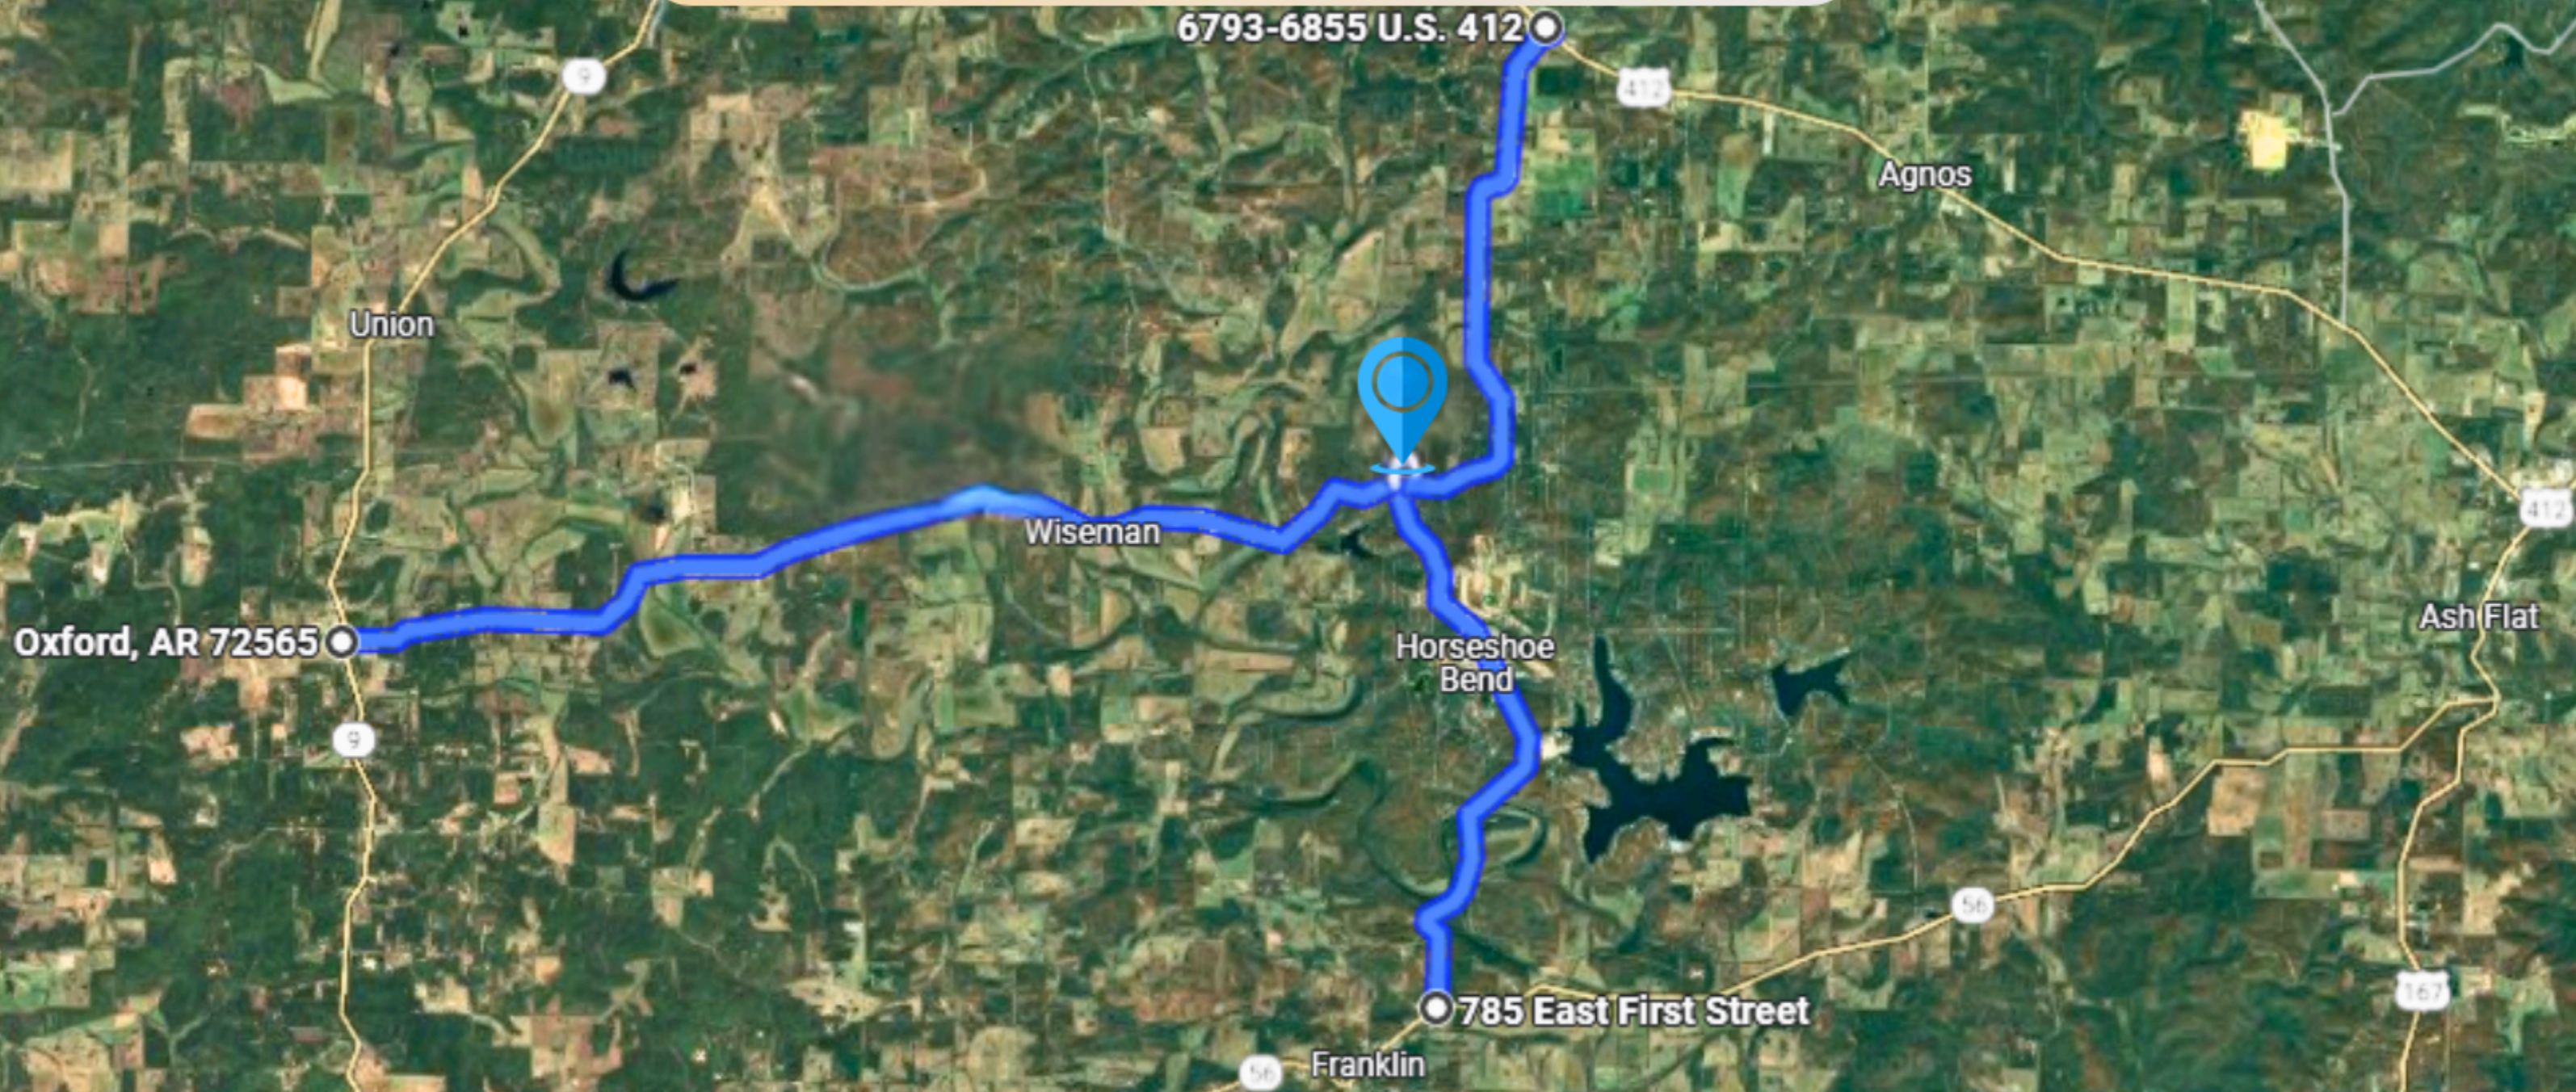

TOWN VIEW

The Church of Jesus Christ of Latter...

Wiseman

Horseshoe Bend

Diamond Lake Boat Launch

Crown Lake Resort & Spa

Box Hound Marina Resort & RV Park

Crown Lake

 **Property**

Myron Baptist Church

56

56

COUNTY VIEW

Property

KEY ACCESS ROUTES

This  property is located on East Ridge Circle, offering convenient access via South Bend Drive, US Hi-way 412, and US Hi-way 9, making it highly accessible.

ROAD ACCESS TO THE PROPERTY

- 0.3 miles to the right is the property.
- The road is in cement pavement condition

DRIVING DIRECTIONS

Head north on 3rd St for 0.1 mi, then right on Commerce St for 256 ft. Turn left onto AR-289 N for 1.6 mi. Continue on N Bend Dr for 249 ft, then right on Ridge Cir for 0.2 mi. Turn right onto E Ridge Cir. The  property is on the right.