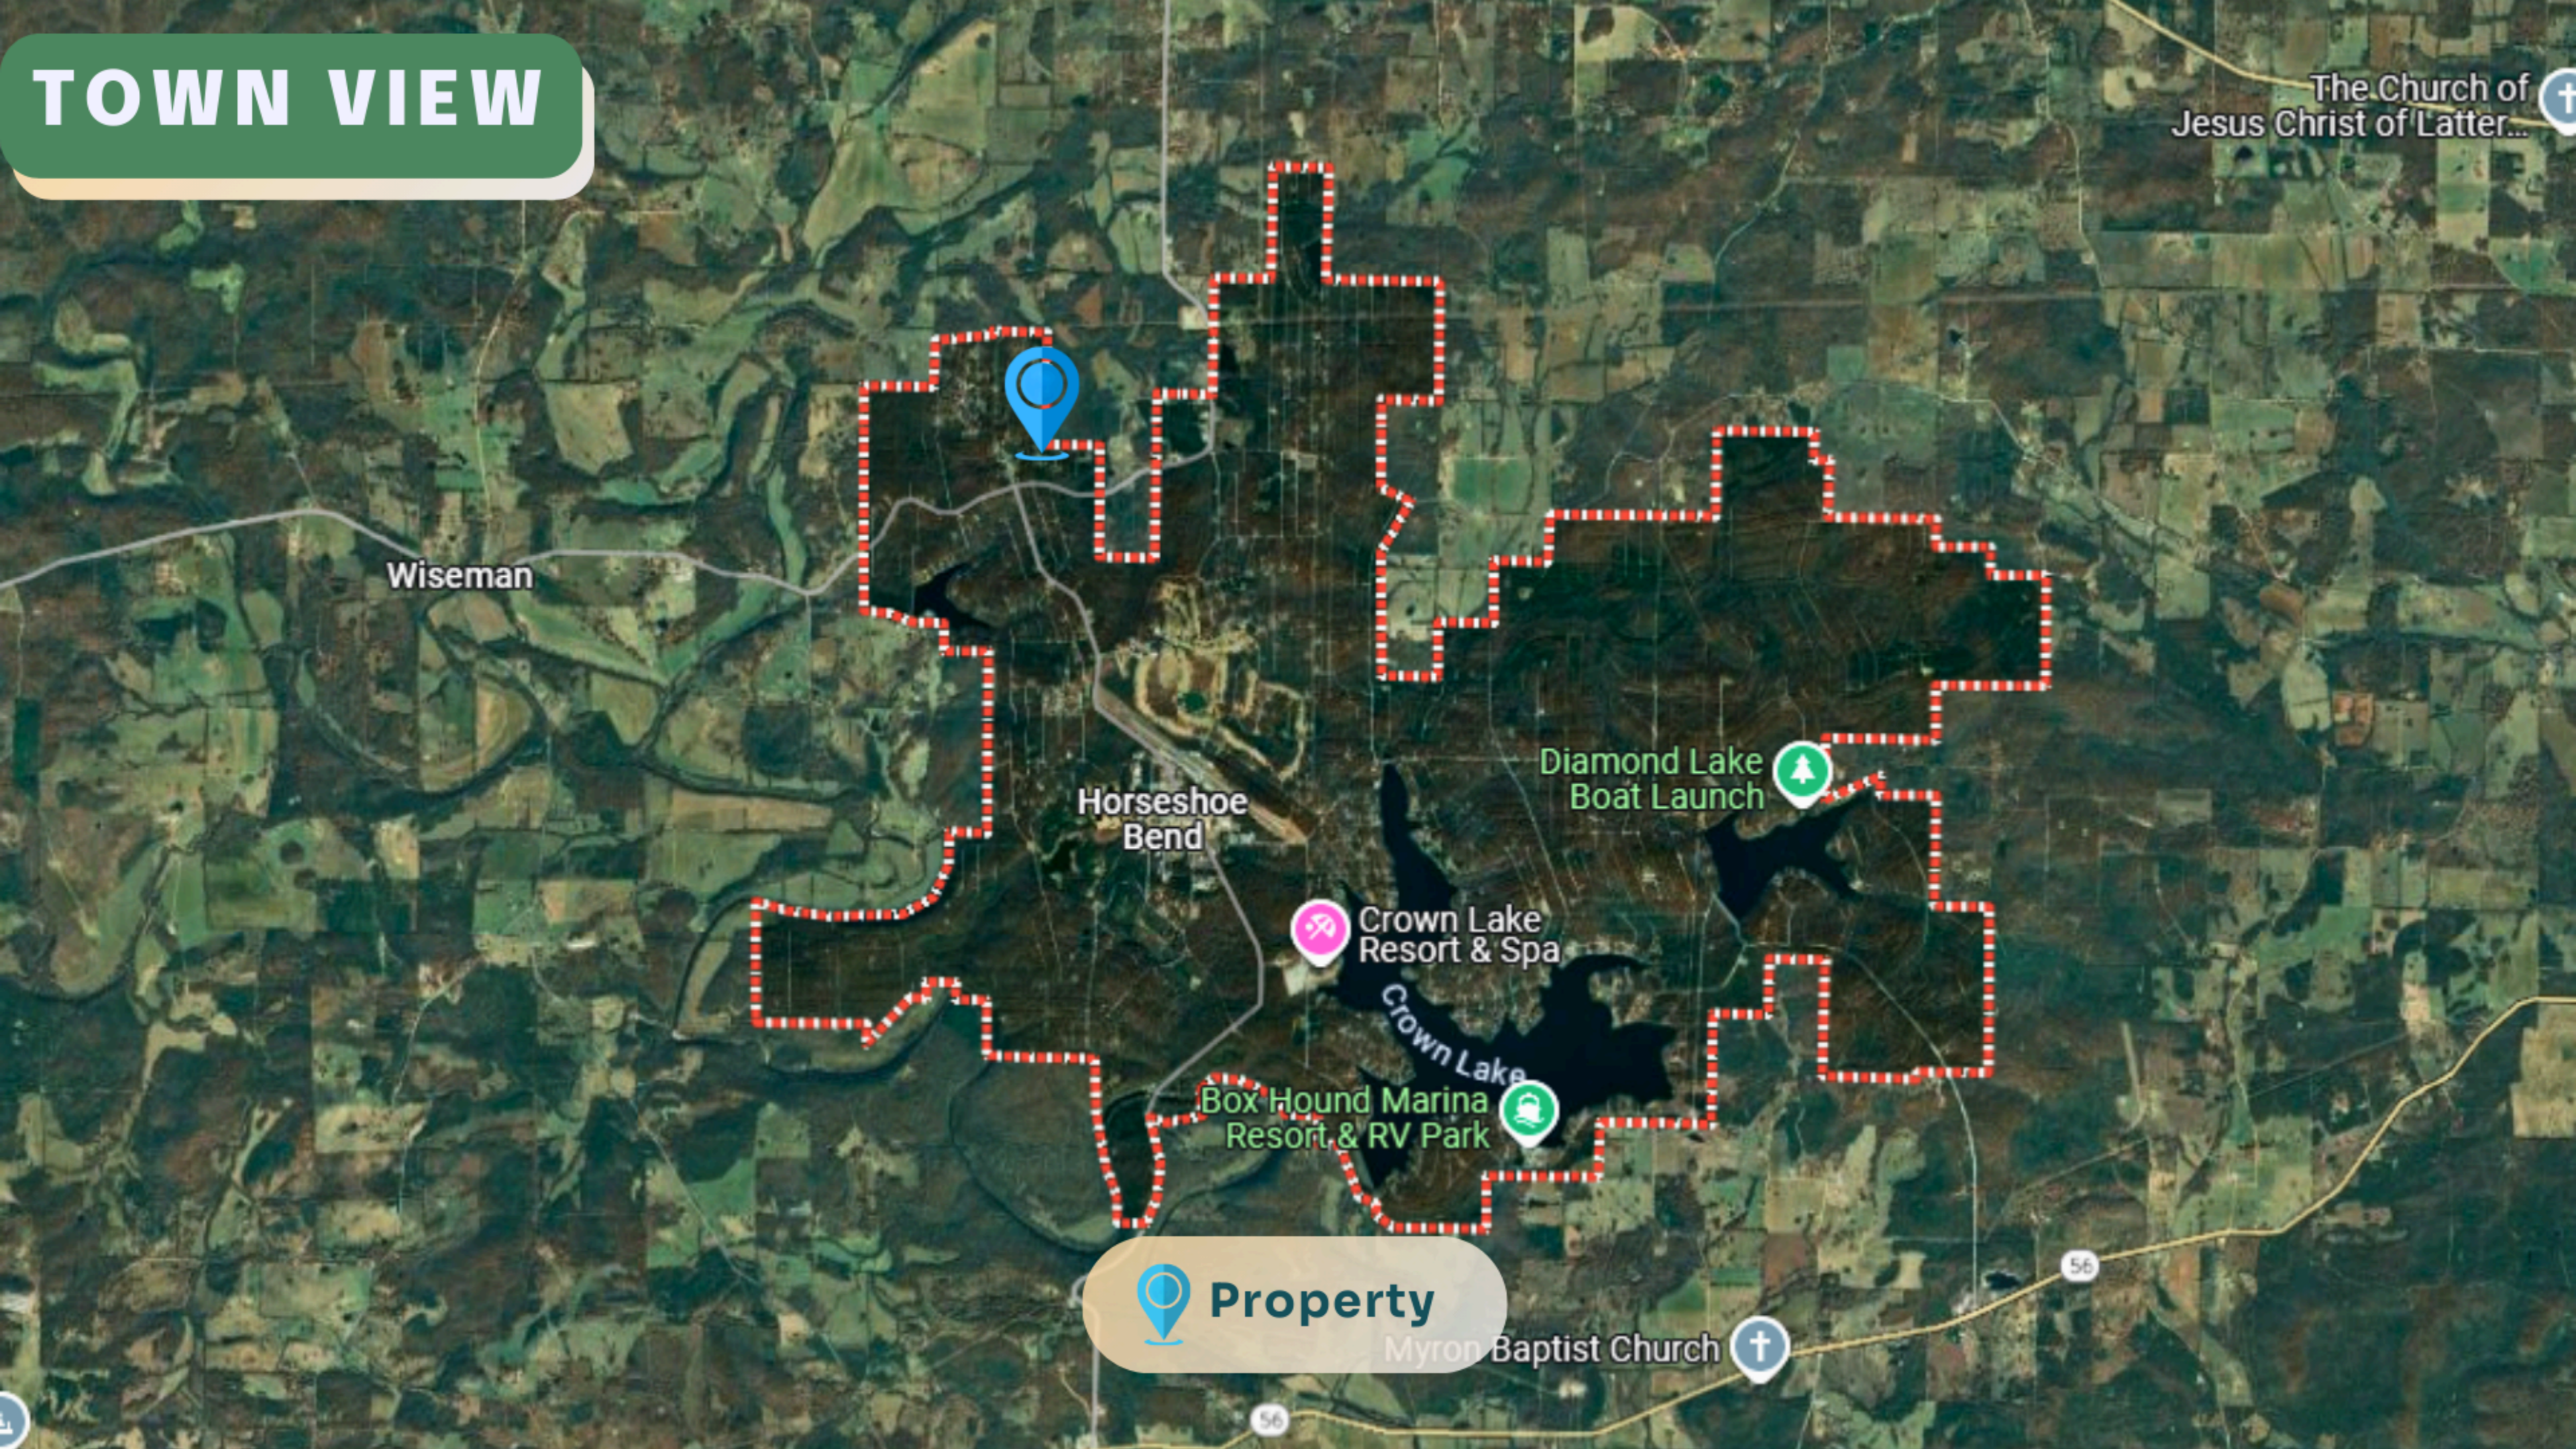

TOWN VIEW

The Church of Jesus Christ of Latter...

Wiseman

Horseshoe Bend

Diamond Lake Boat Launch

Crown Lake Resort & Spa

Box Hound Marina Resort & RV Park

Crown Lake

 **Property**

Myron Baptist Church

56

56

COUNTY VIEW

Property

KEY ACCESS ROUTES

This  property is located on East Ridge Circle, offering convenient access via South Bend Drive, US Hi-way 412, and US Hi-way 9, making it highly accessible.

ROAD ACCESS TO THE PROPERTY

- 0.3 miles to the right is the property.
- The road is in cement pavement condition

DRIVING DIRECTIONS

Head north on 3rd St for 0.1 mi, then right on Commerce St for 256 ft. Turn left onto AR-289 N for 1.6 mi. Continue on N Bend Dr for 249 ft, then right on Ridge Cir for 0.2 mi. Turn right onto E Ridge Cir. The  property is on the right.