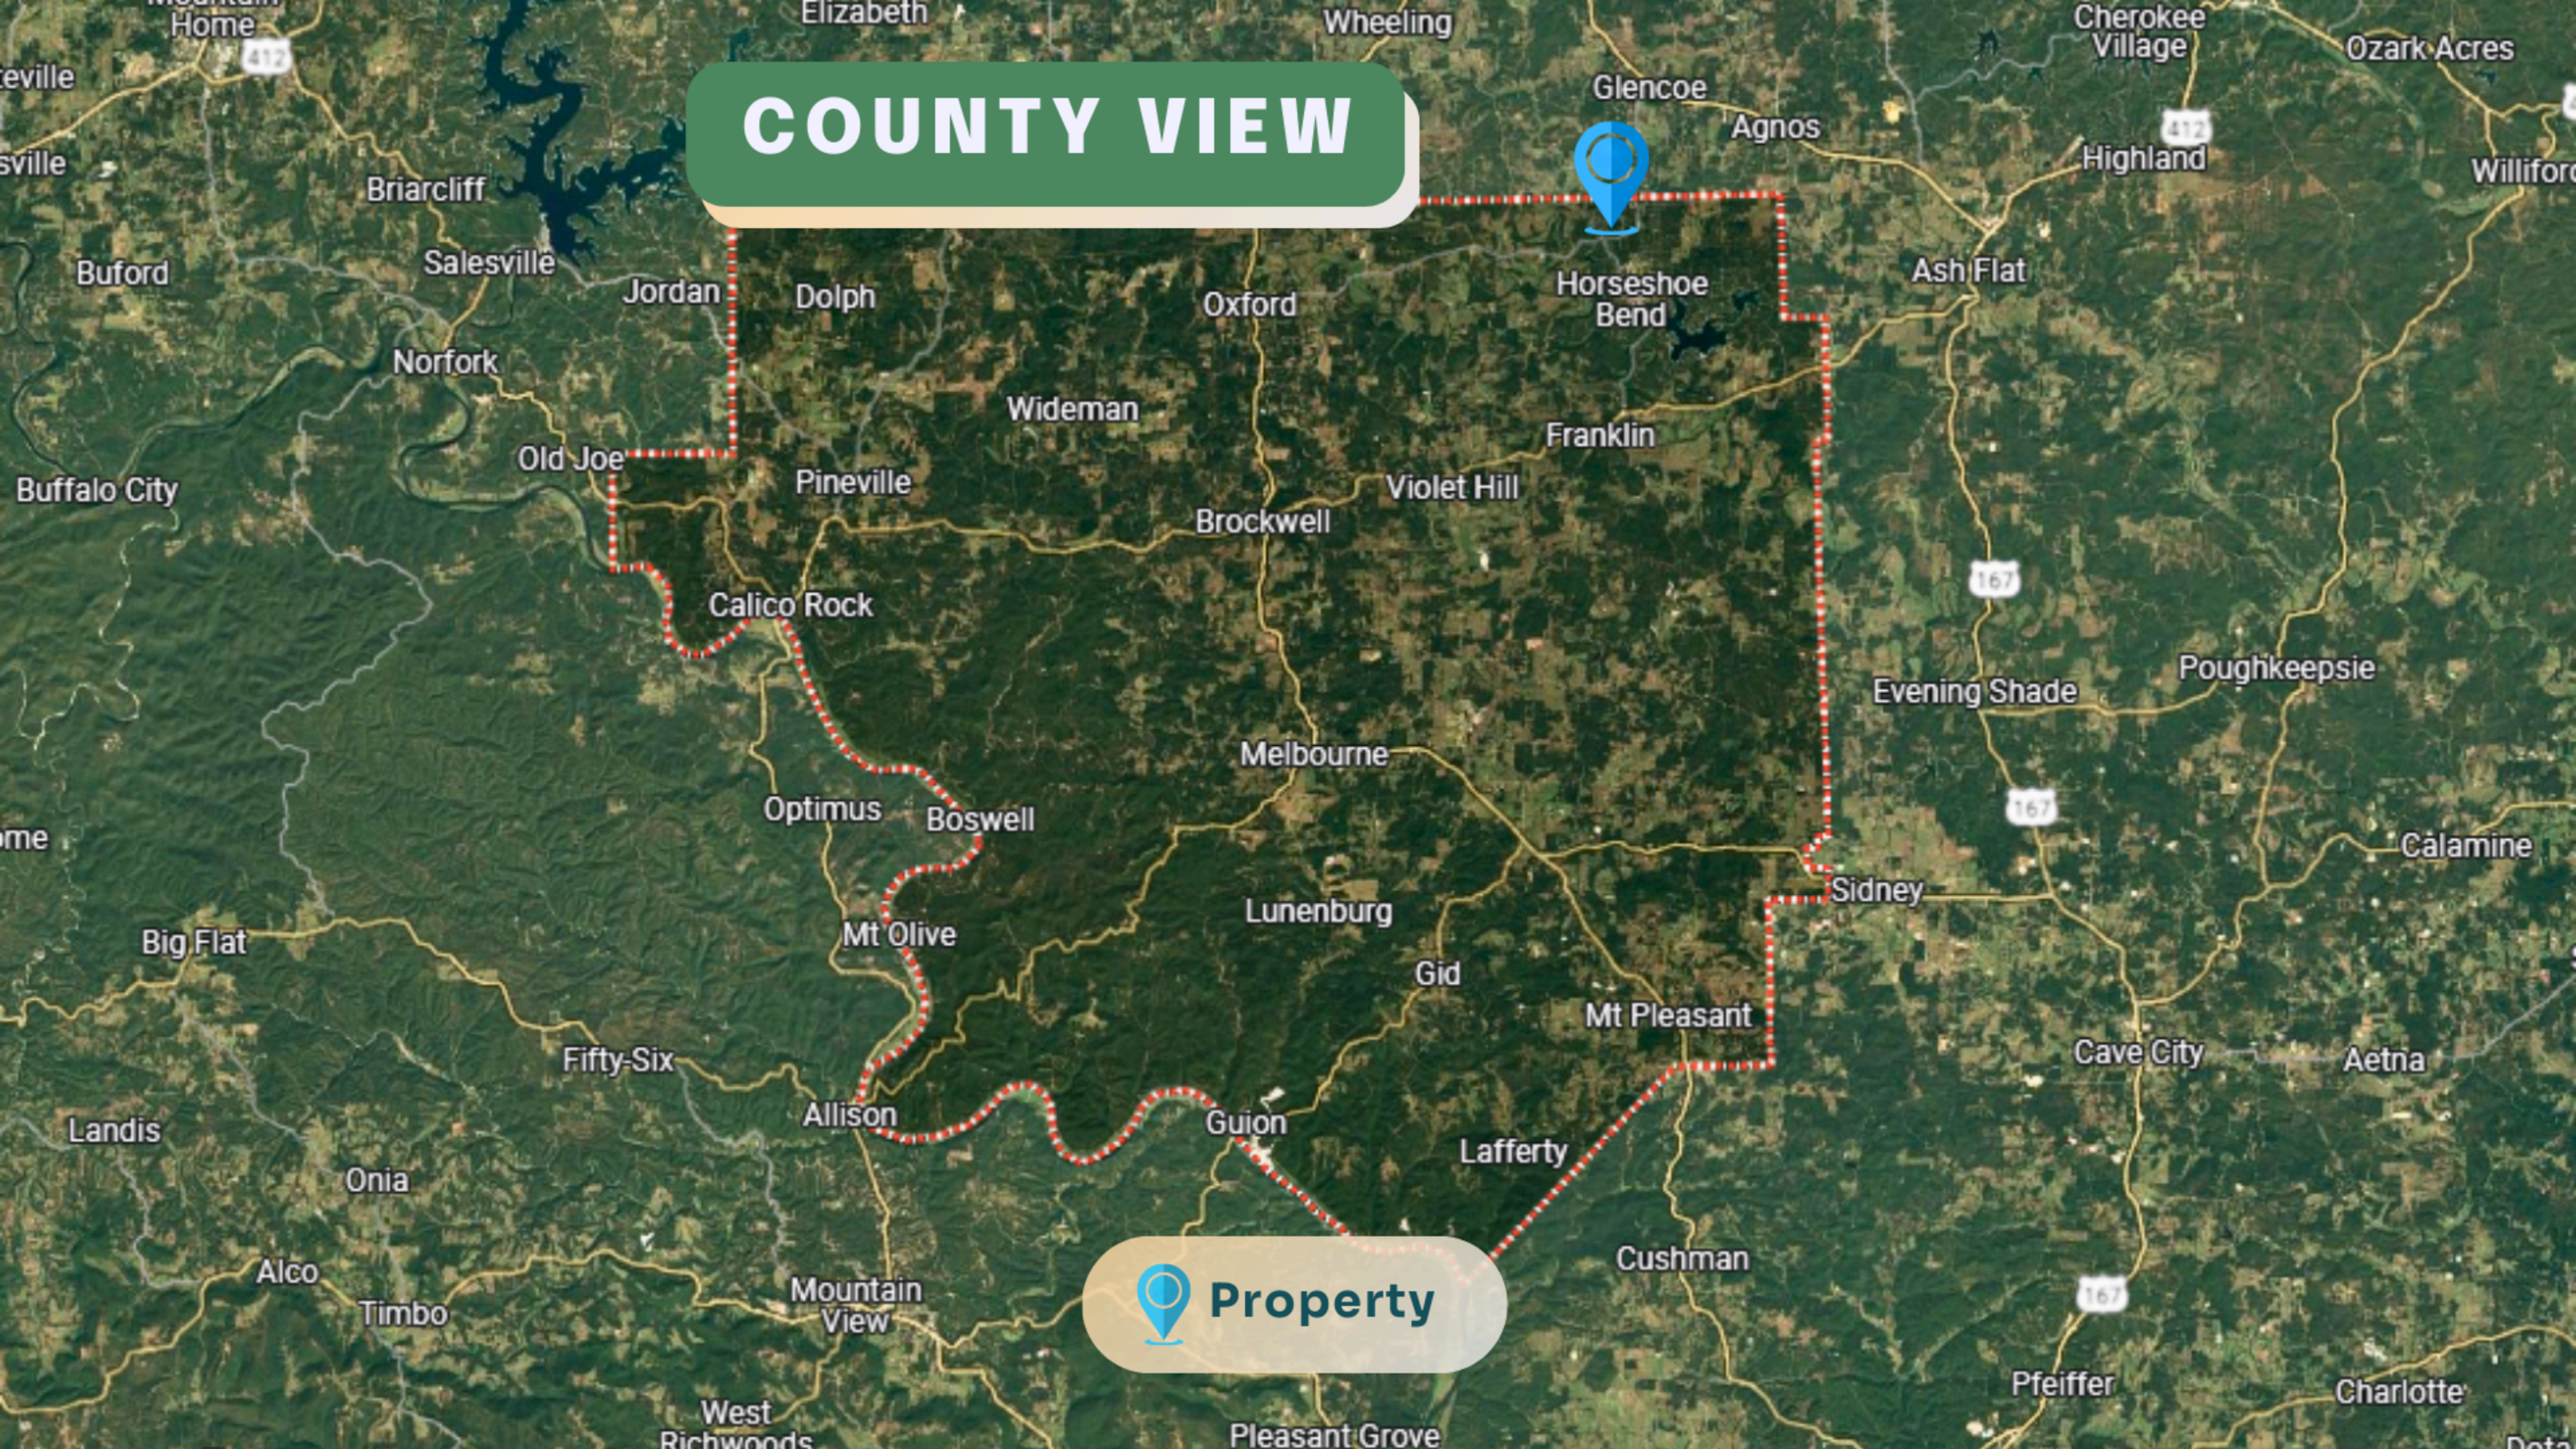

TOWN VIEW

The Church of Jesus Christ of Latter...

Wiseman

Horseshoe Bend

Diamond Lake Boat Launch

Crown Lake Resort & Spa

Box Hound Marina Resort & RV Park

Crown Lake

 **Property**

Myron Baptist Church

56

56

COUNTY VIEW

Property

KEY ACCESS ROUTES

This  property is located on East Ridge Circle, offering convenient access via South Bend Drive, US Hi-way 412, and US Hi-way 9, making it highly accessible.

ROAD ACCESS TO THE PROPERTY

- 0.3 miles to the right is the property.
- The road is in cement pavement condition

DRIVING DIRECTIONS

Head north on 3rd St for 0.1 mi, then right on Commerce St for 256 ft. Turn left onto AR-289 N for 1.6 mi. Continue on N Bend Dr for 249 ft, then right on Ridge Cir for 0.2 mi. Turn right onto E Ridge Cir. The  property is on the right.