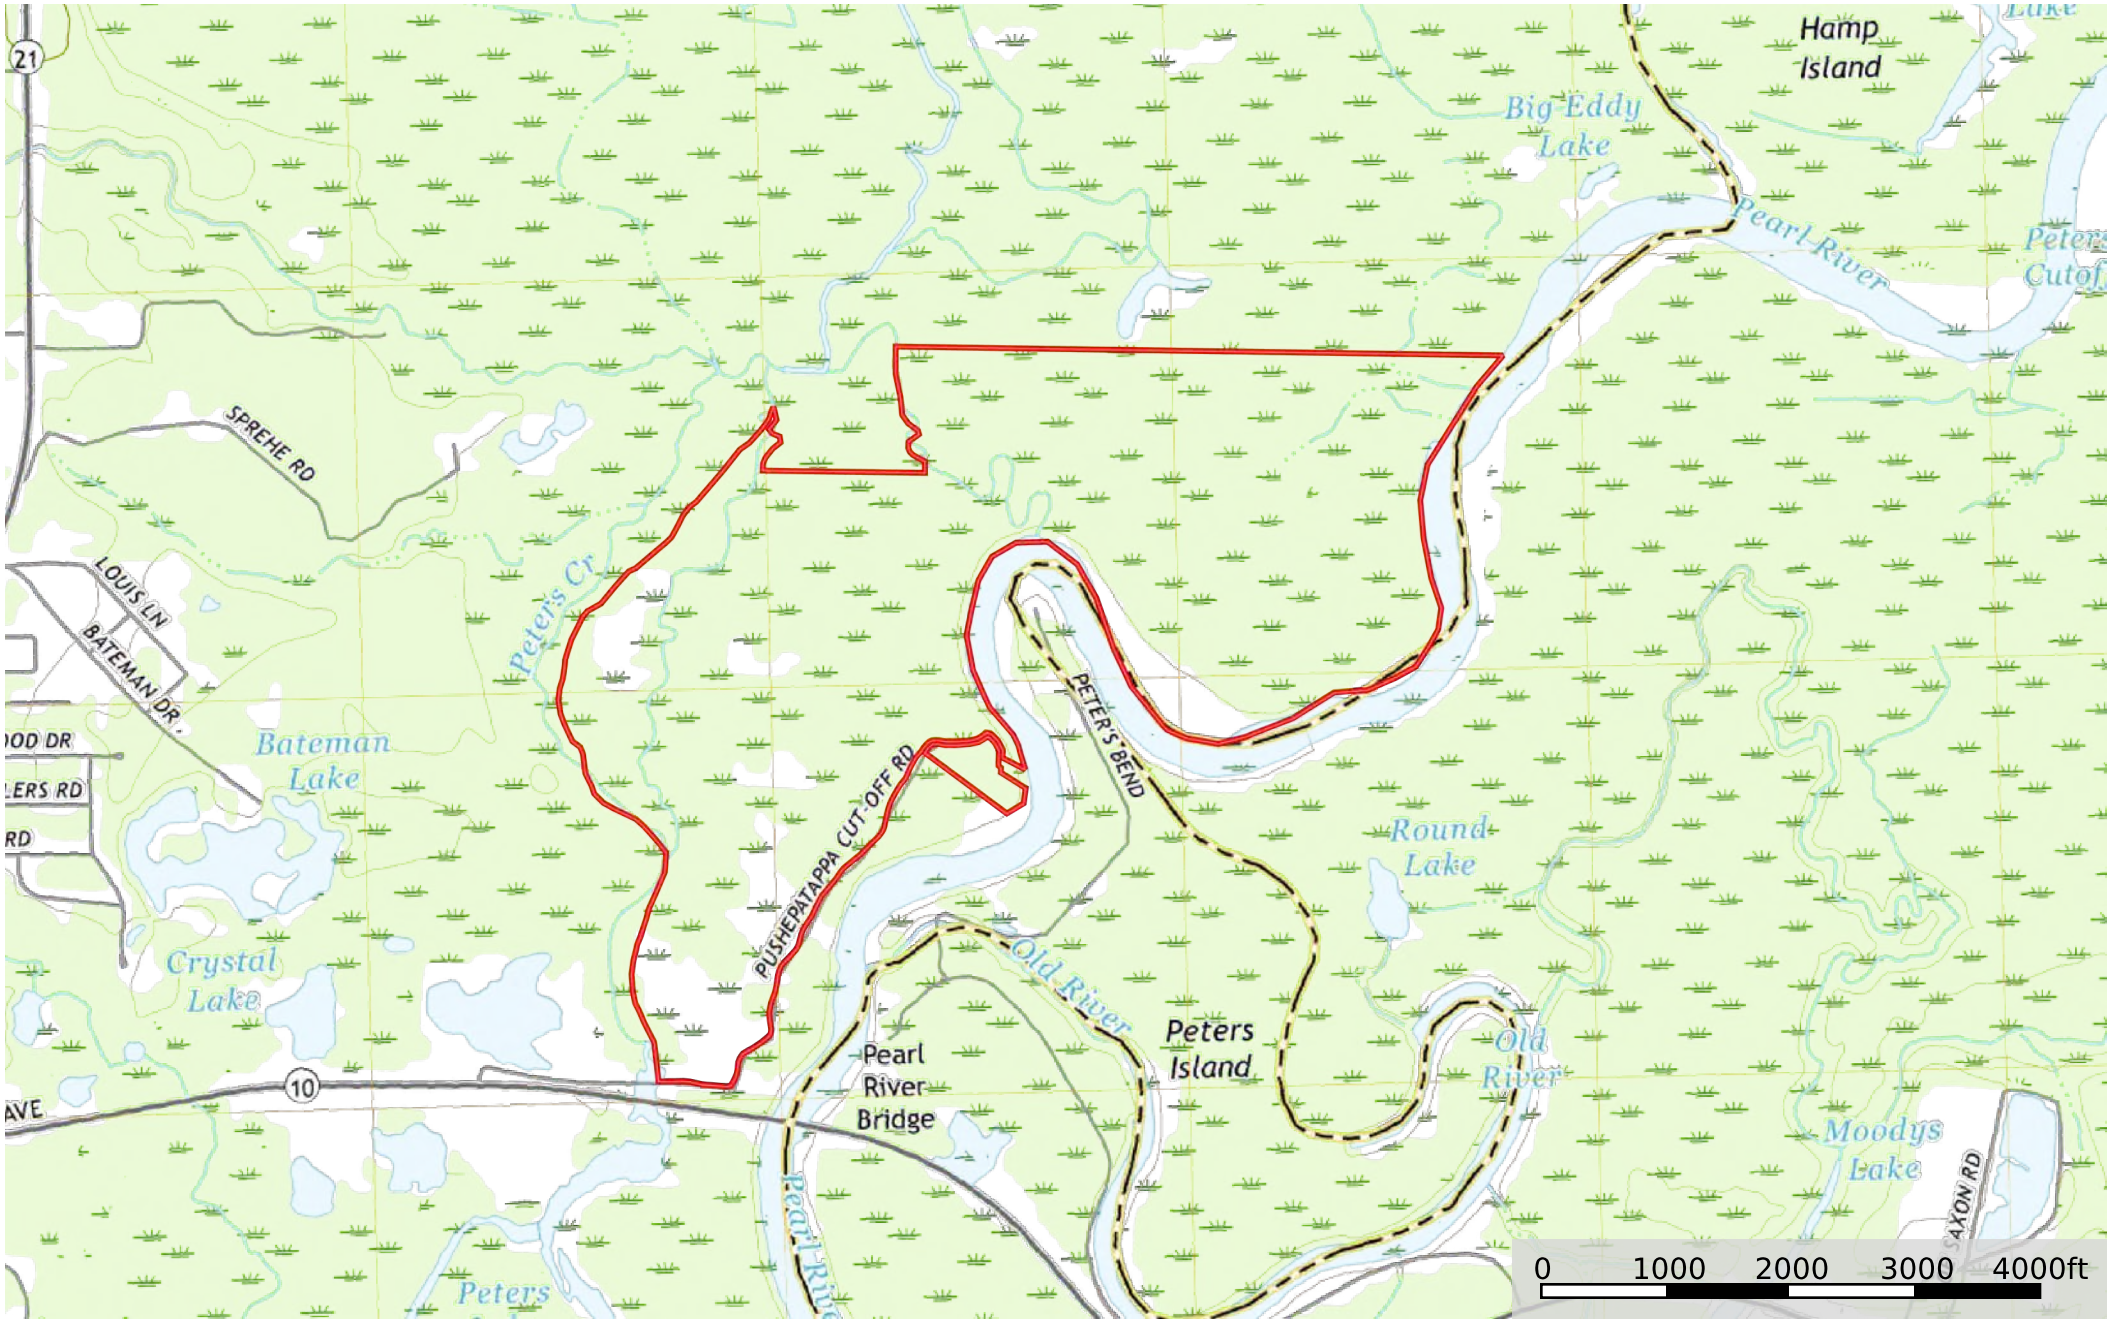

sp 487 ac Bogalusa

Washington Parish, Louisiana, 893 AC +/-

 Boundary

 Boundary

Boundary