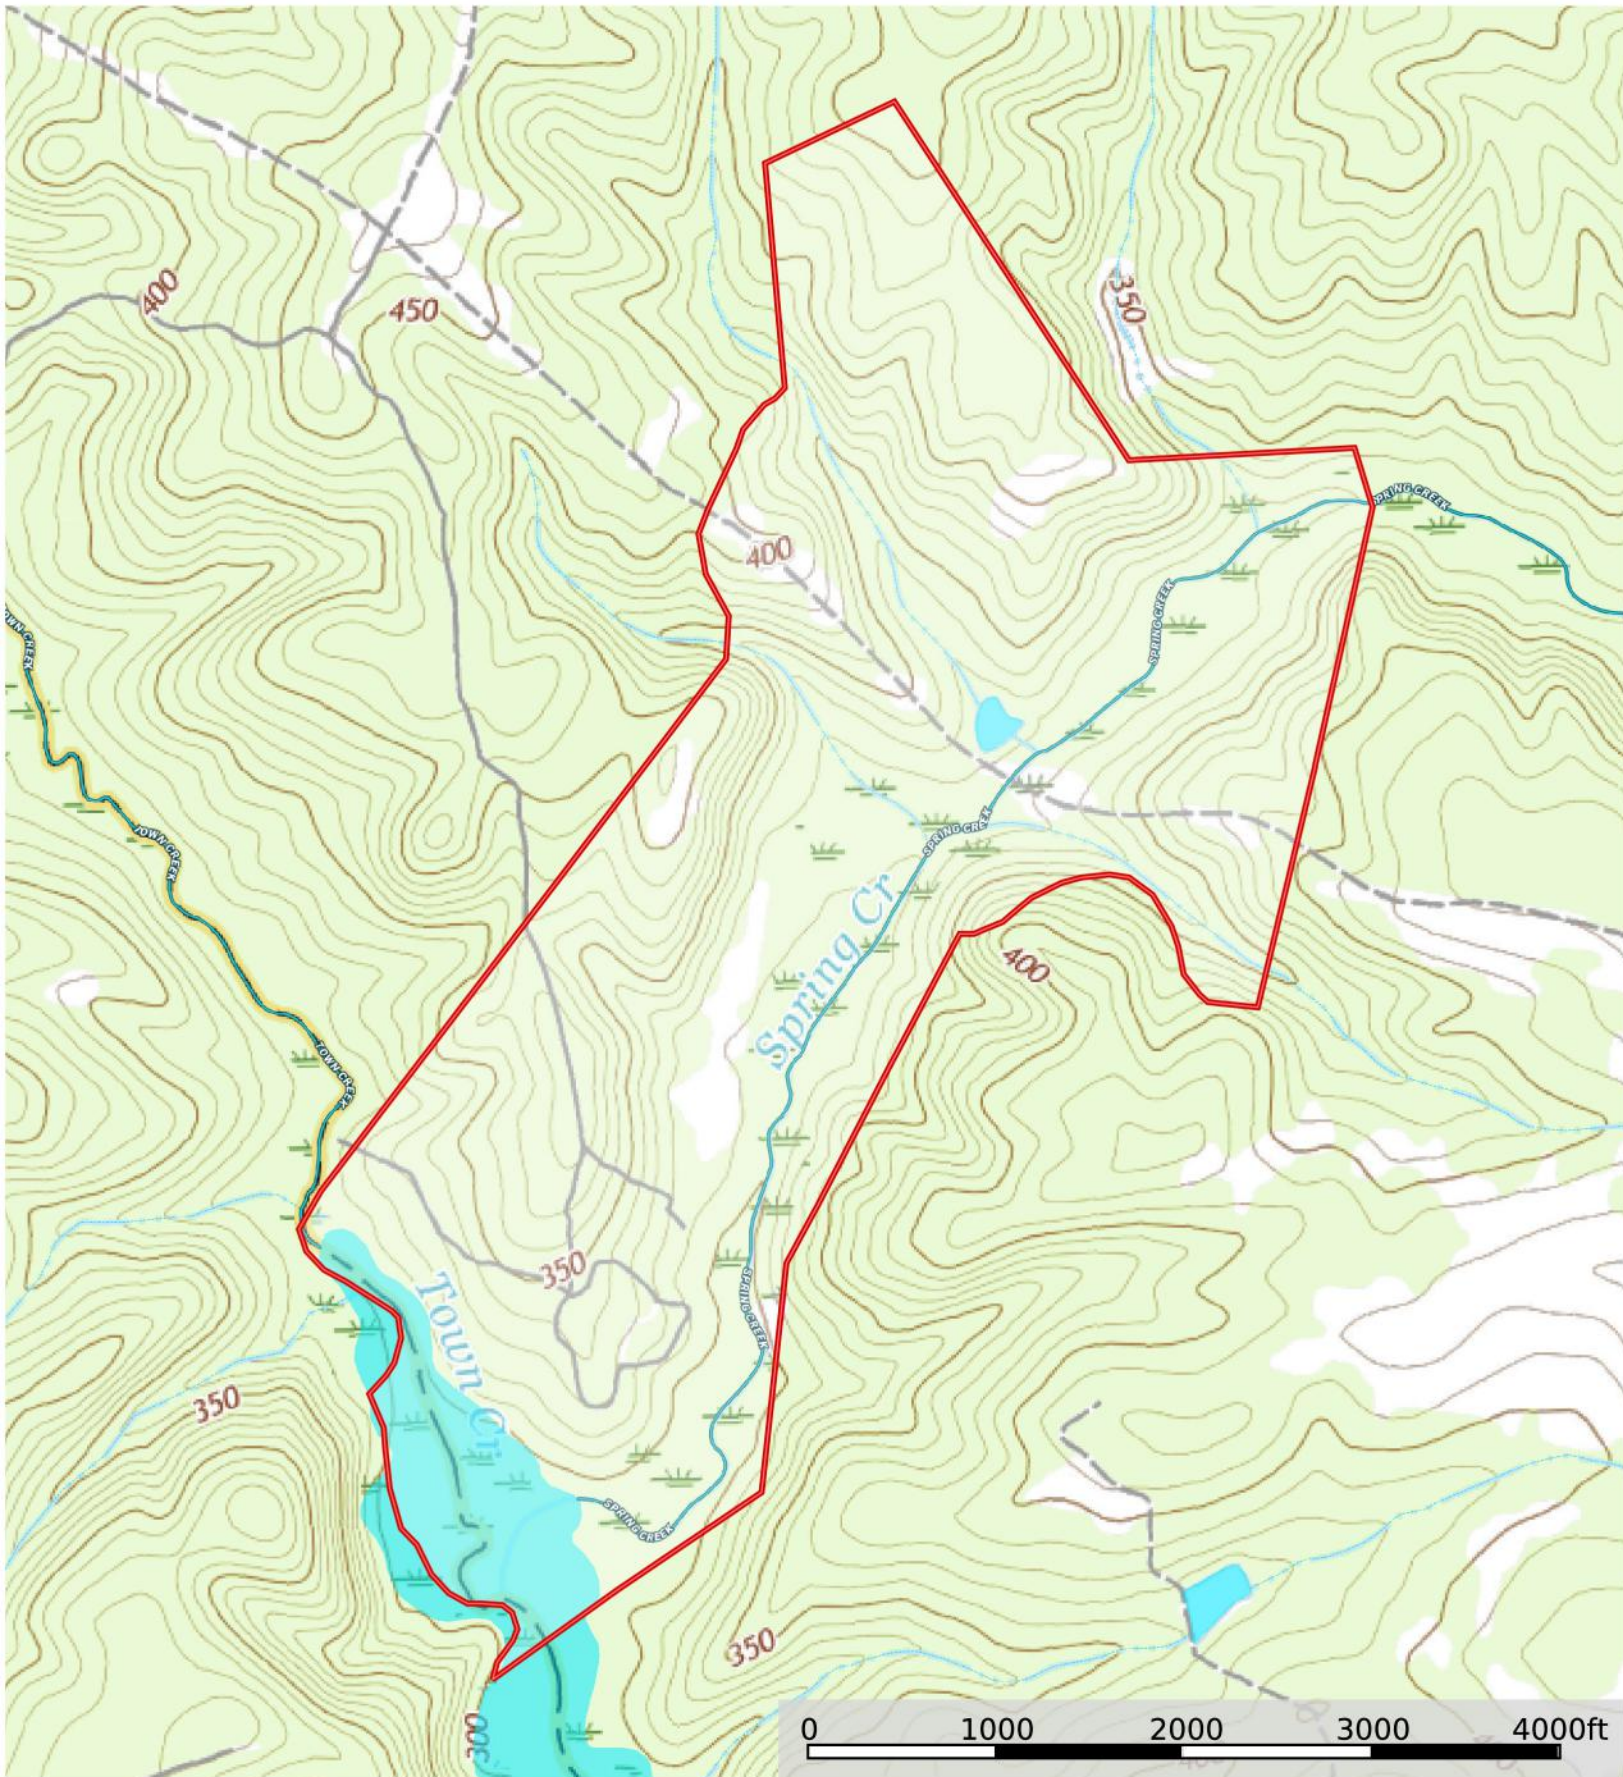

Minor Road - Topography Map

Hancock County, Georgia, 412.62 AC +/-

- Boundary
- Stream, Intermittent
- River/Creek
- Water Body