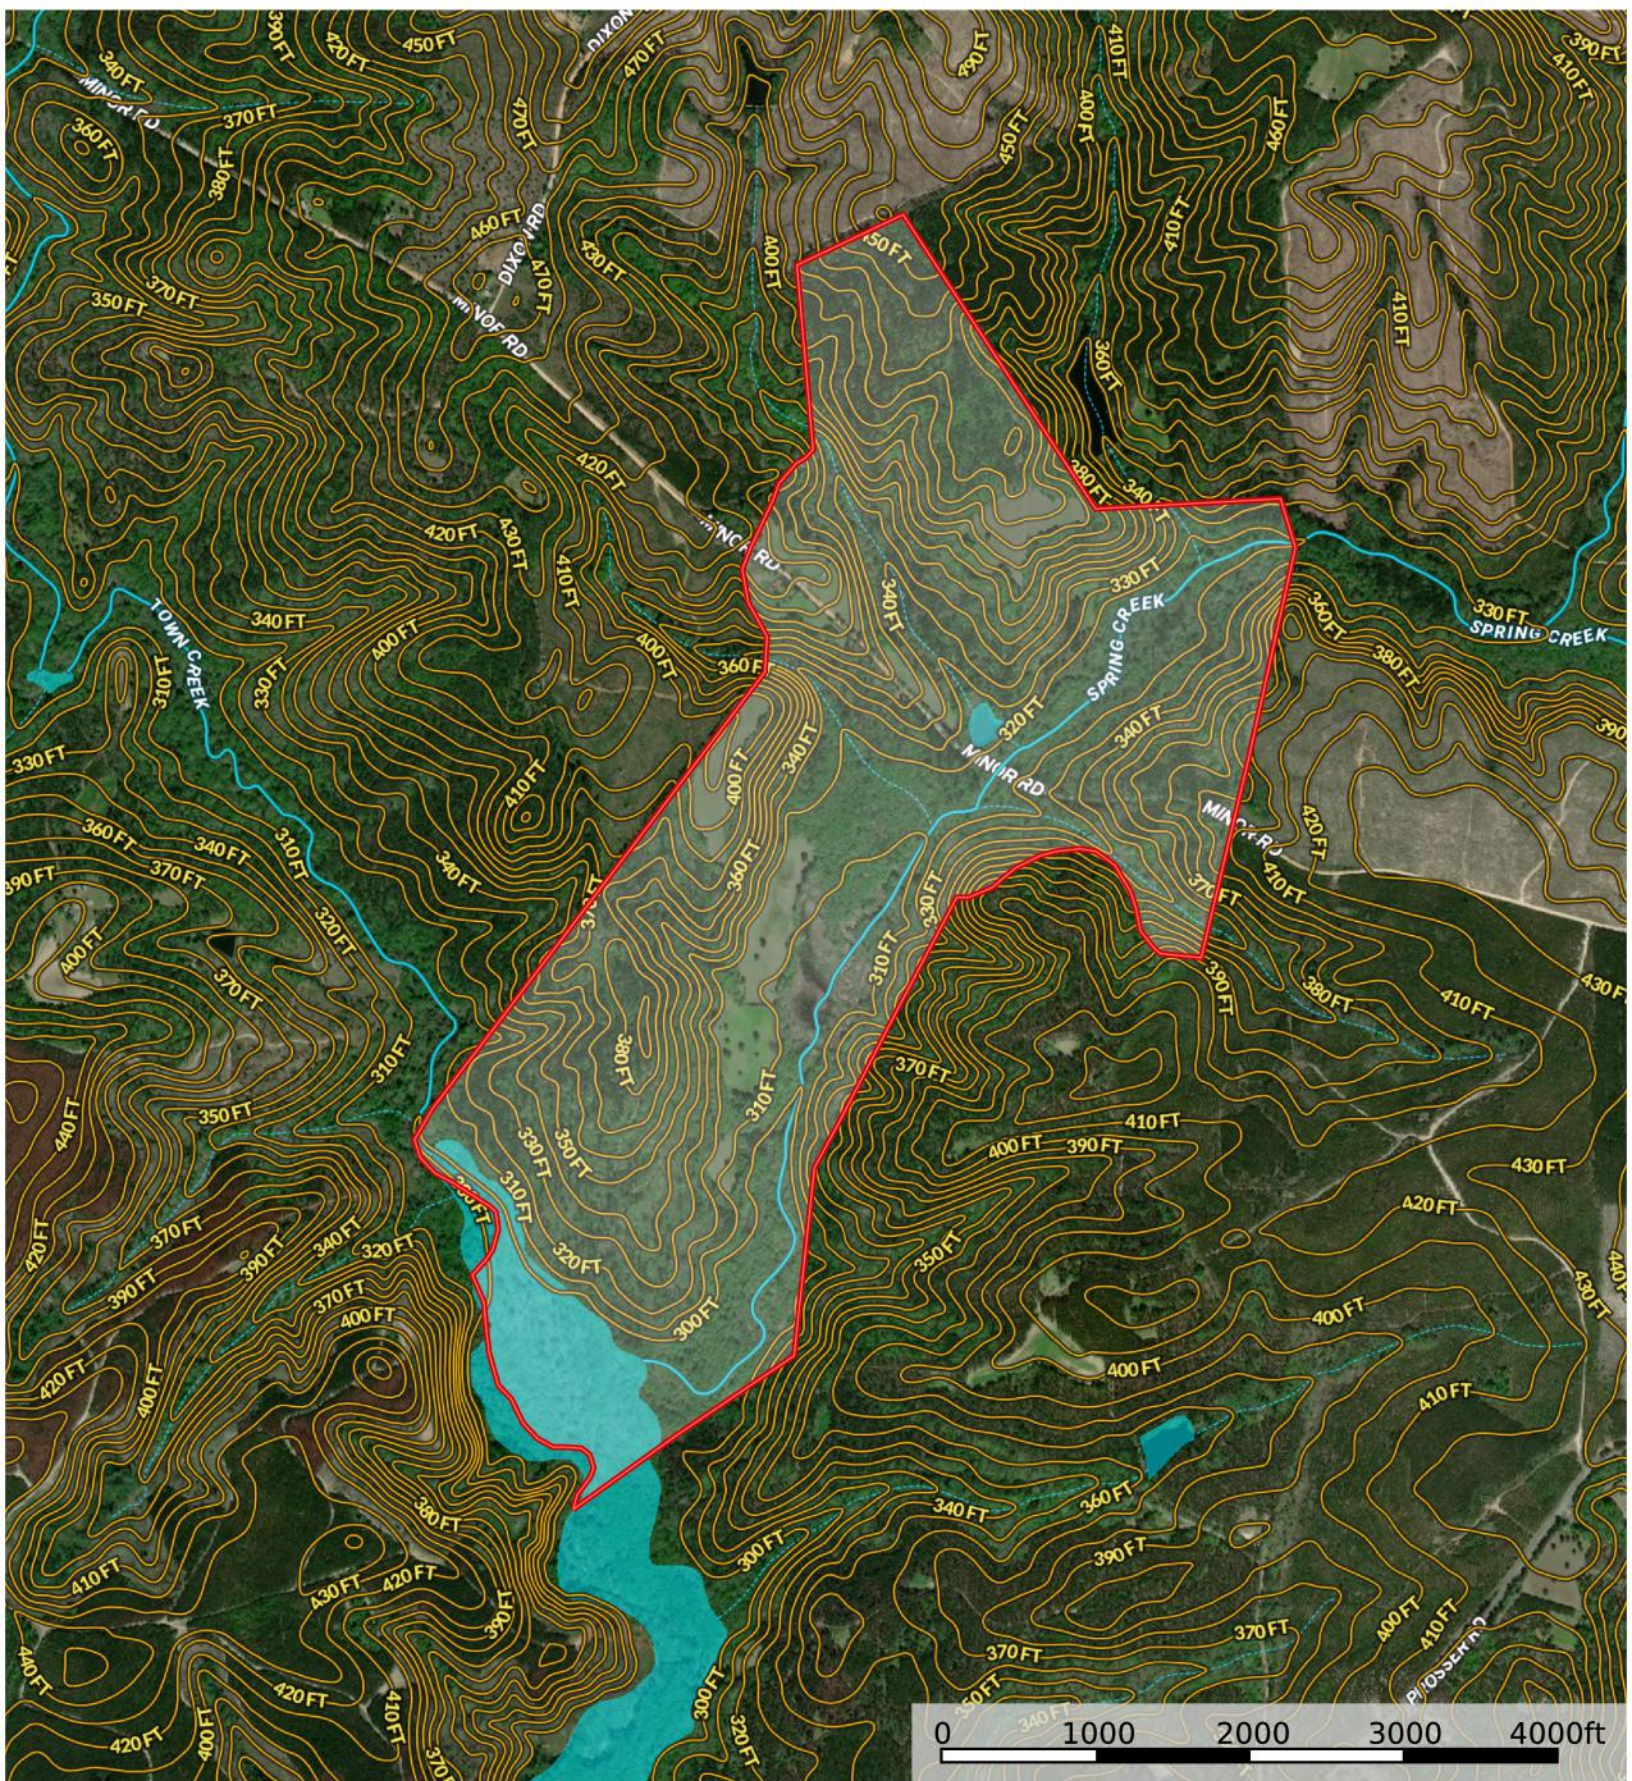

Minor Road - Contour Lines Map

Hancock County, Georgia, 412.62 AC +/-

-  Boundary
-  Stream, Intermittent
-  River/Creek
-  Water Body