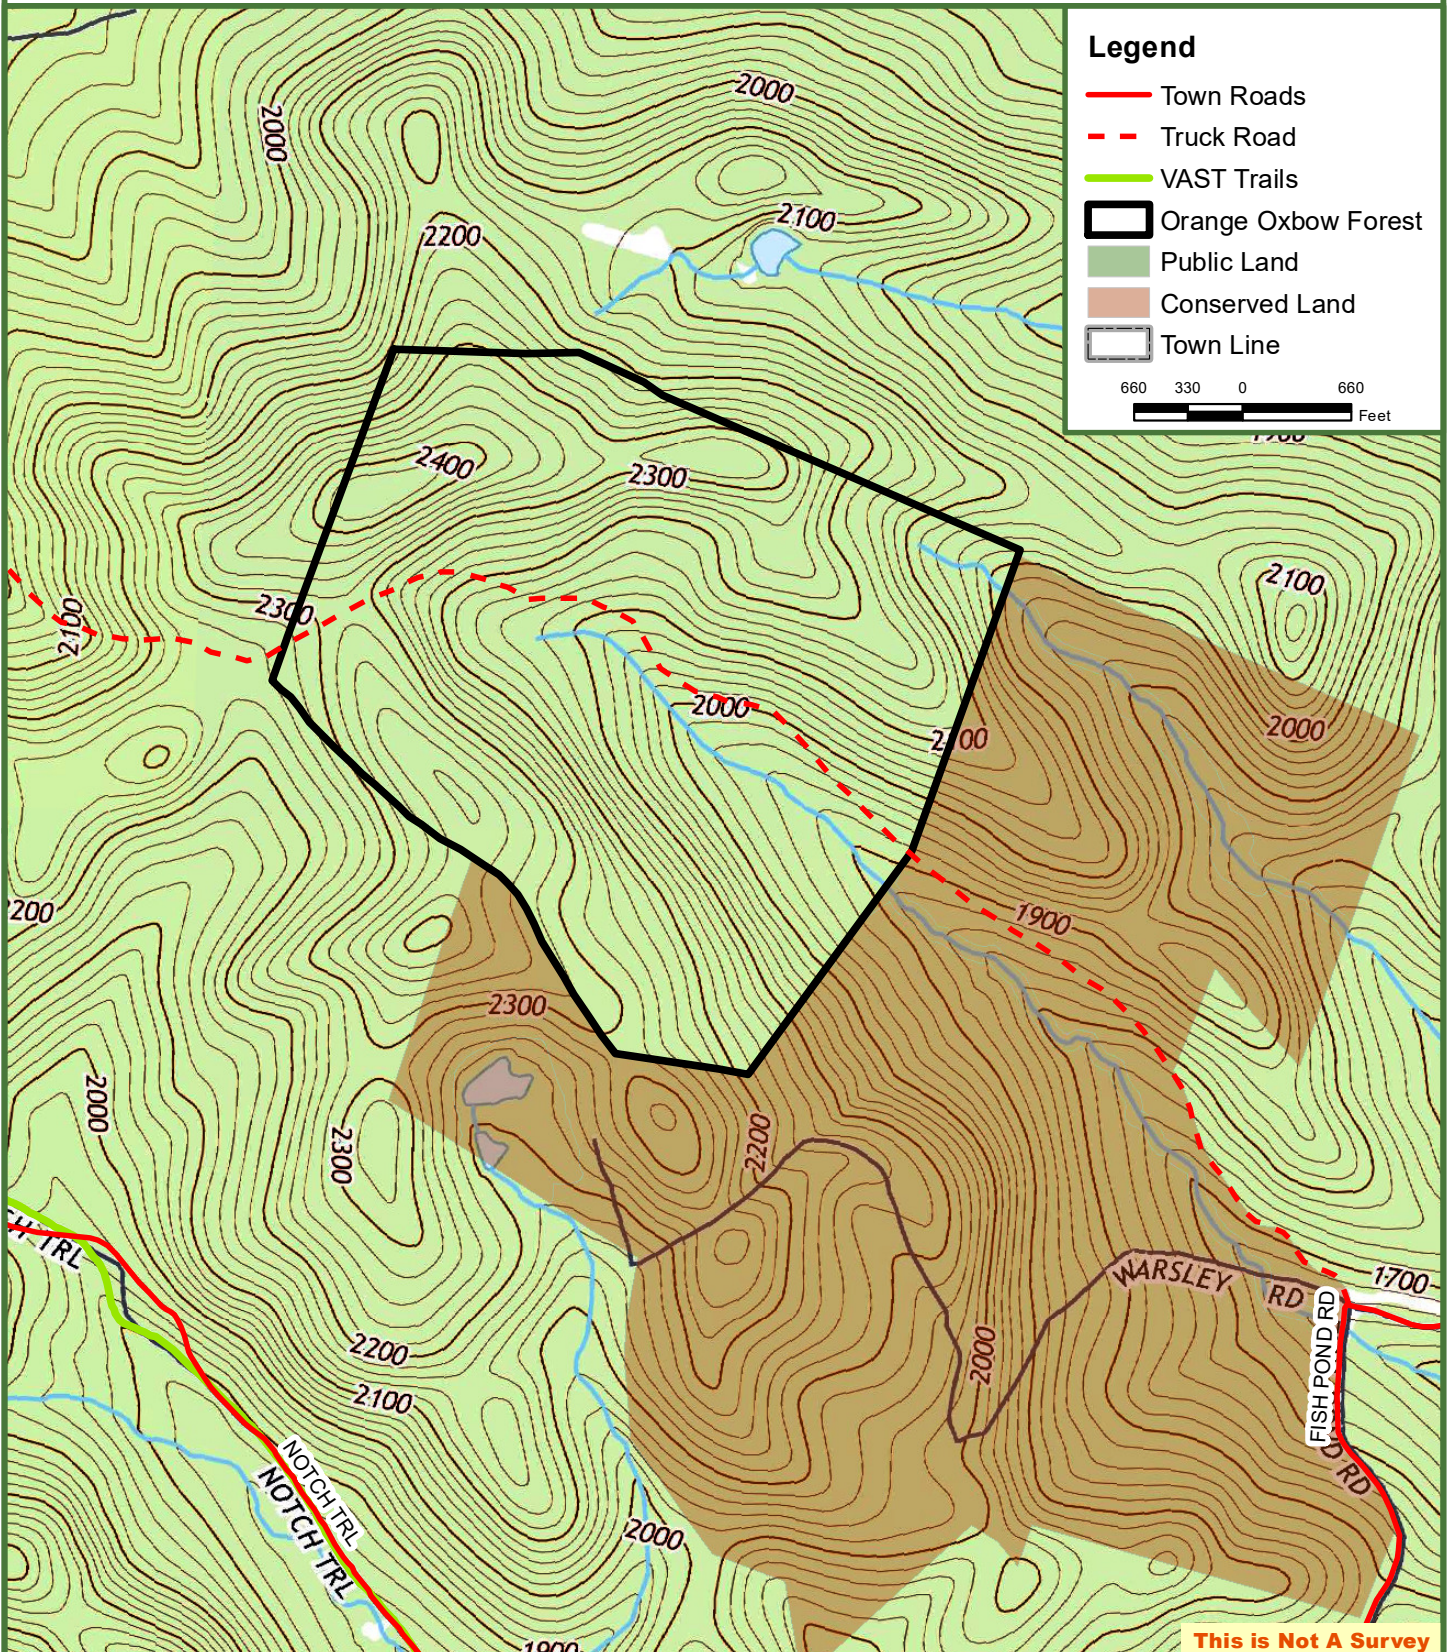

# Orange Oxbow Forest

300 Town Acres

Orange, Orange County, Vermont

**Fountains  
Land**  
AN F&W COMPANY

**This is Not A Survey**

Map produced from the best available information including UVA map, town tax maps, hand held GPS data, aerial photography and reference information obtained from publicly available GIS sources. Boundary lines portrayed on this map are approximate and could be different than the actual location of boundaries found in the field. Map is not a survey.