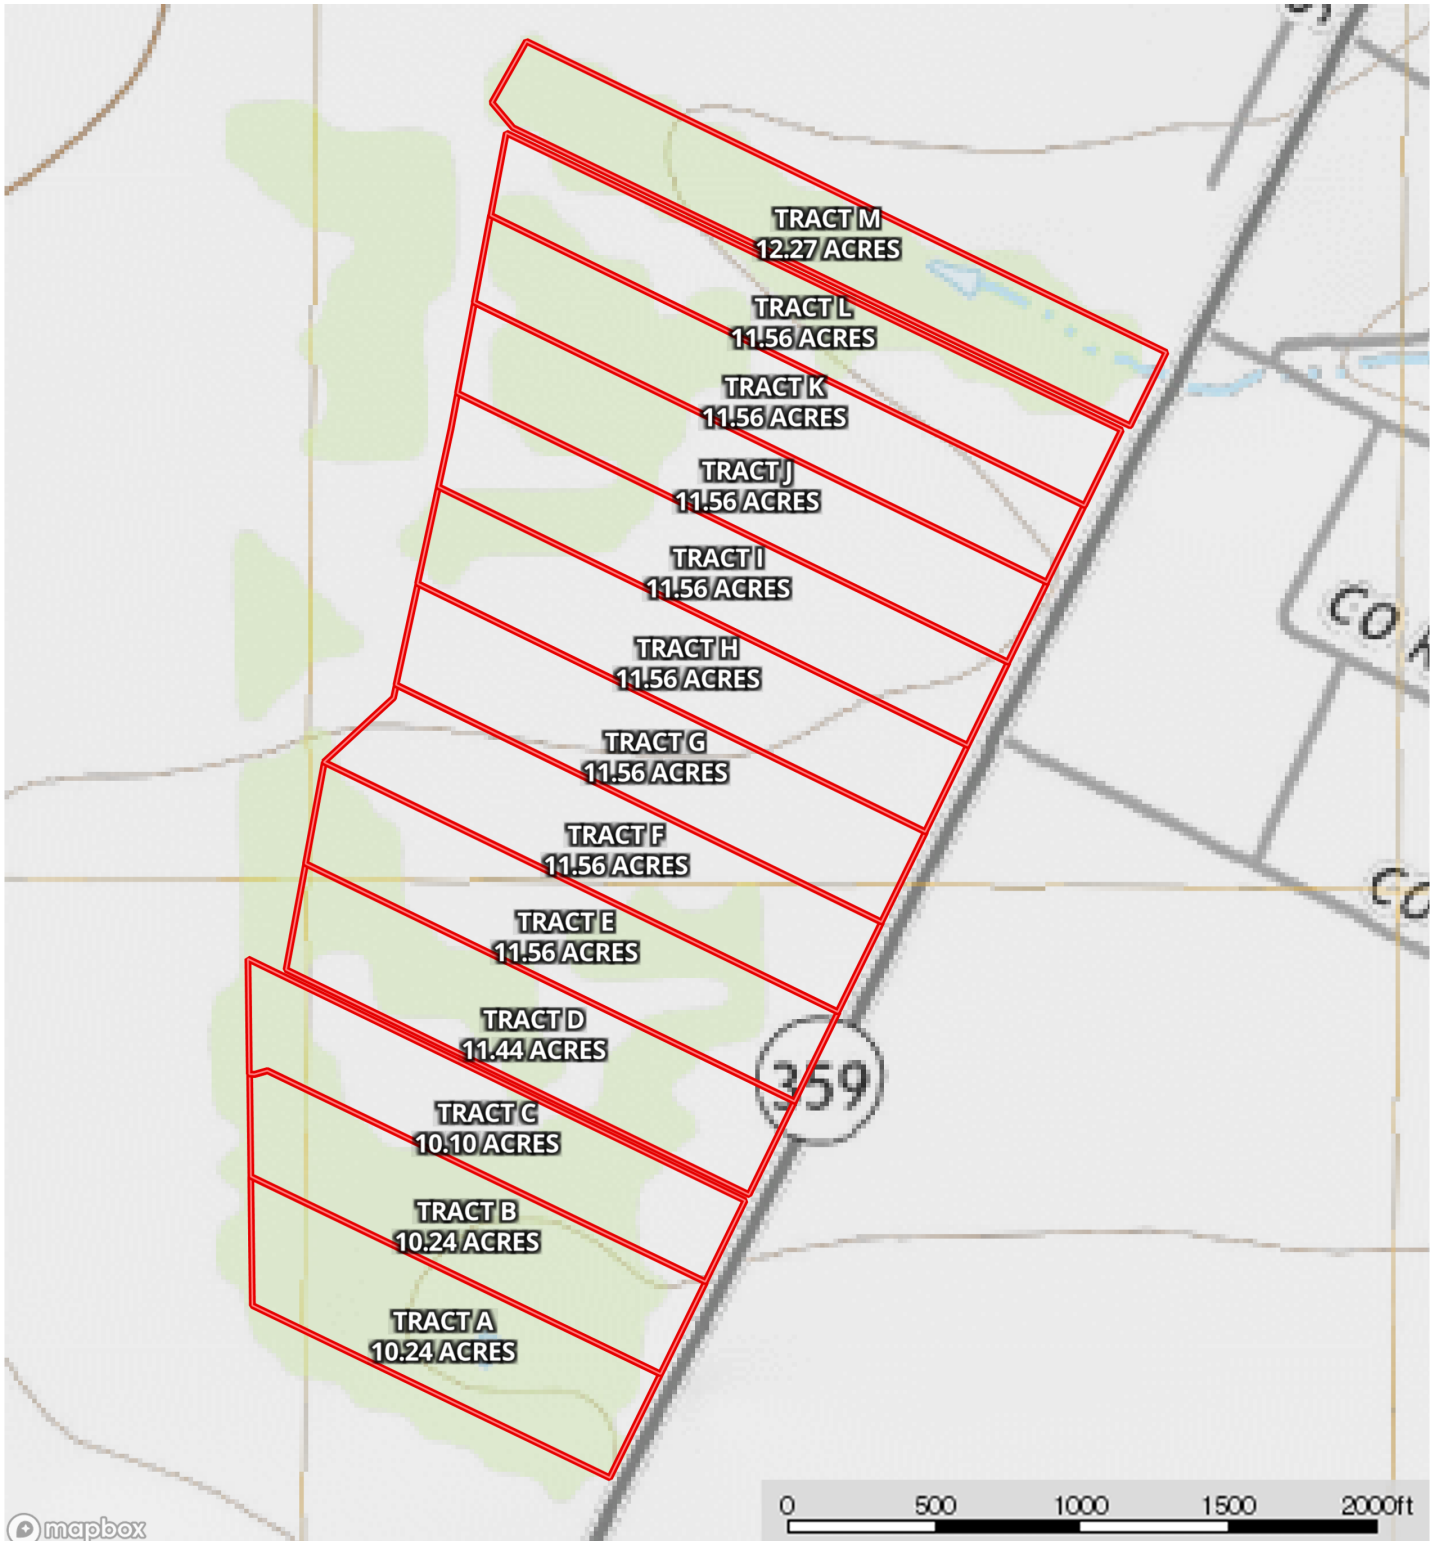

SCHAFFER RANCH ESTATES

Jim Wells County | Orange Grove, TX

mapbox

J. Ryan Cummings
JRyan@SimpsonRanches.com
SimpsonRanches.com

Cell: 361.296.4749
Office: 830.955.1725