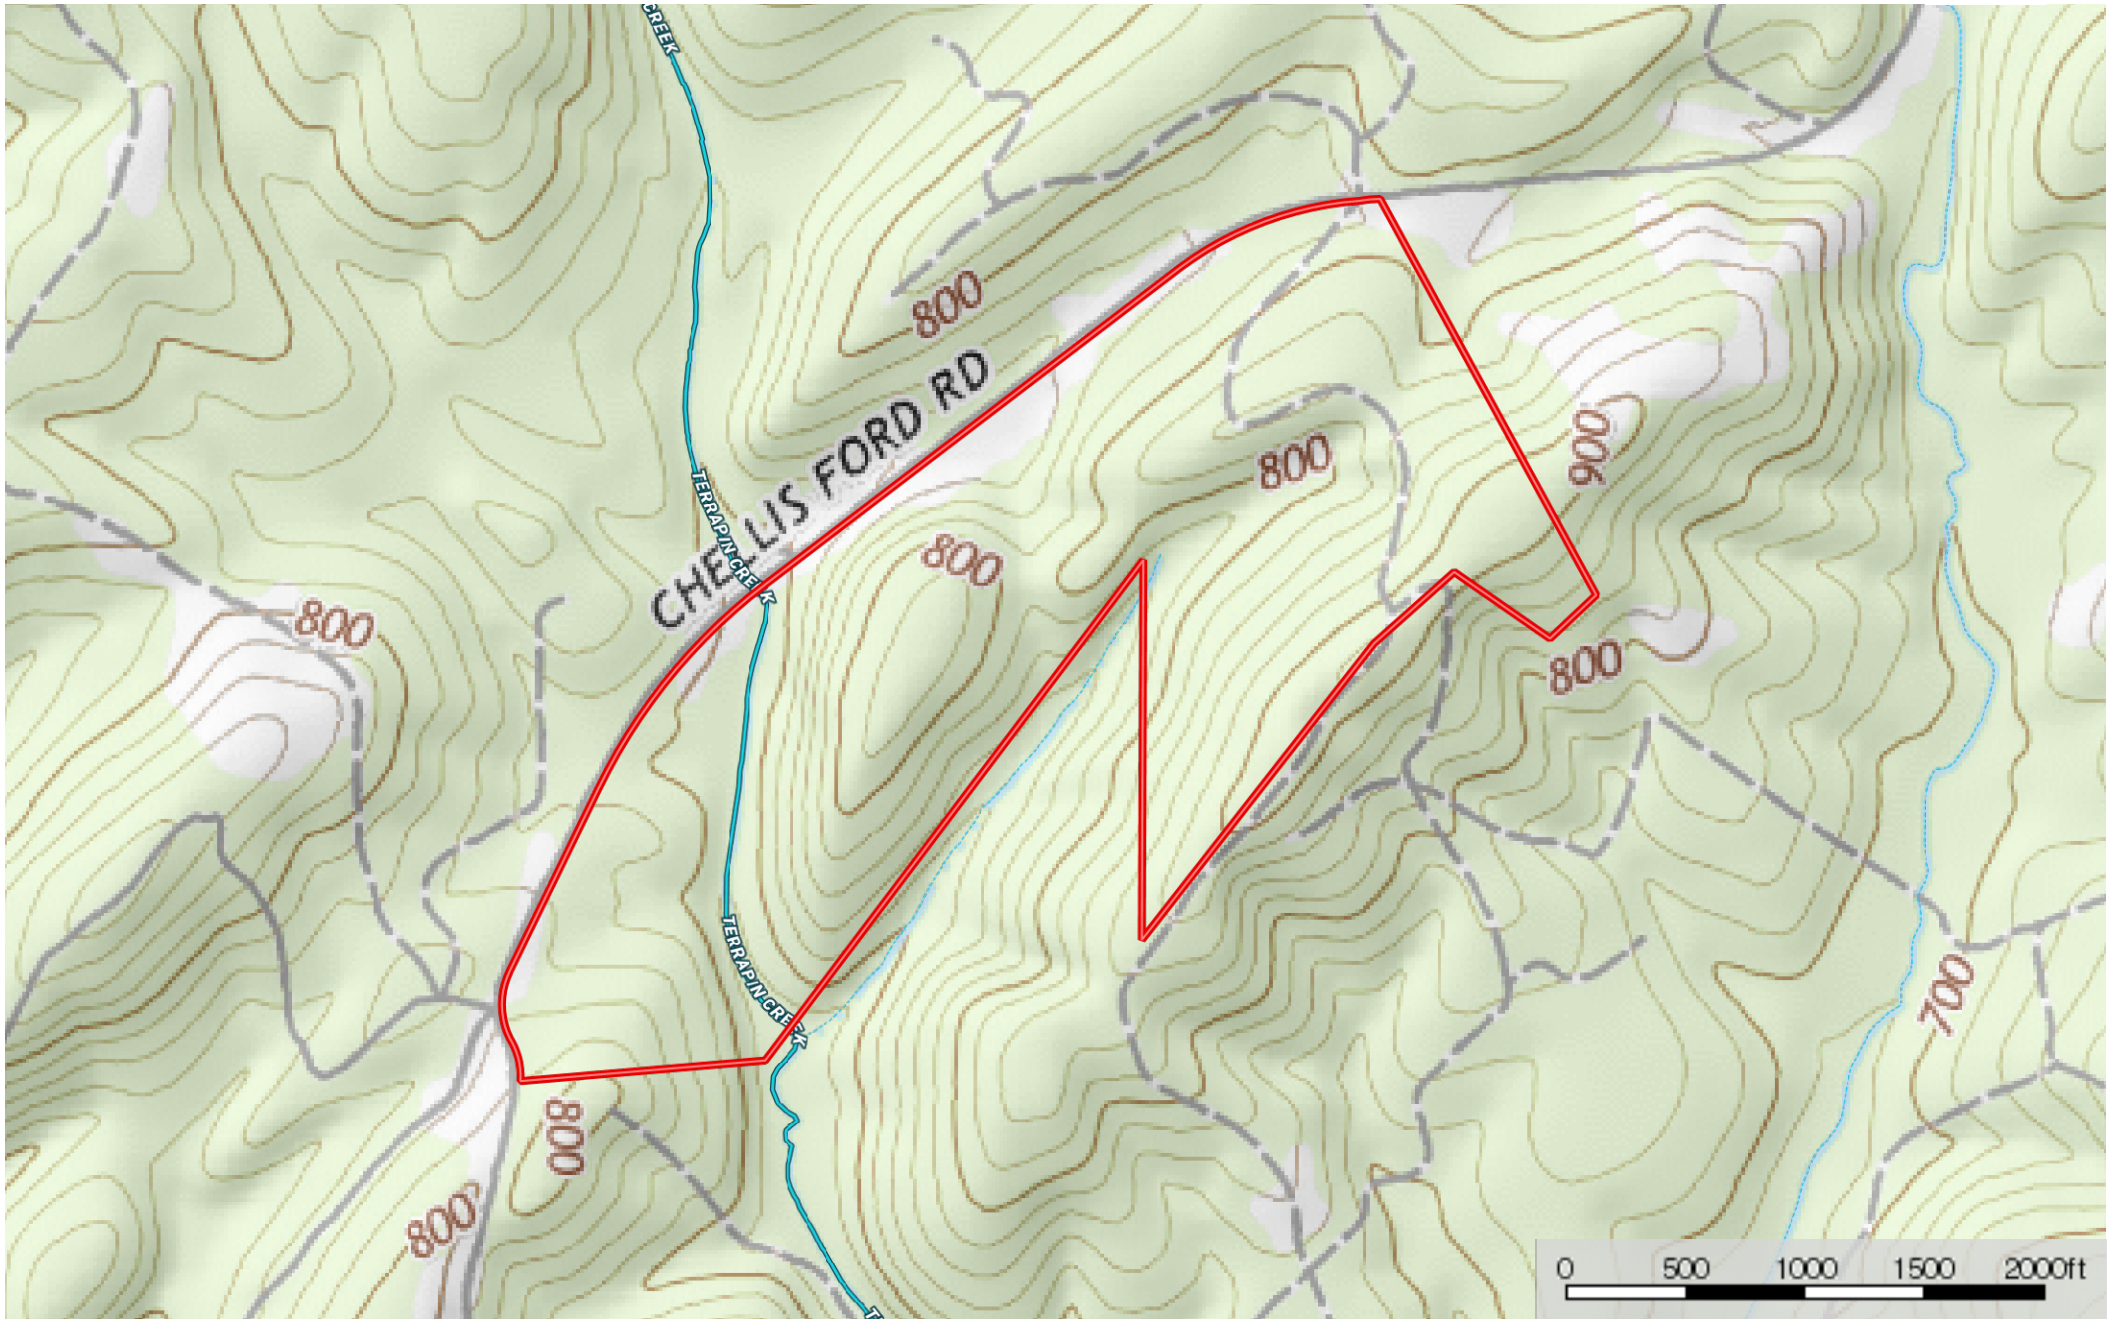

TLP, LLC - 253.92 Acres  
Bedford County, Virginia, AC +/-

-  Boundary
-  Stream, Intermittent
-  River/Creek
-  Water Body